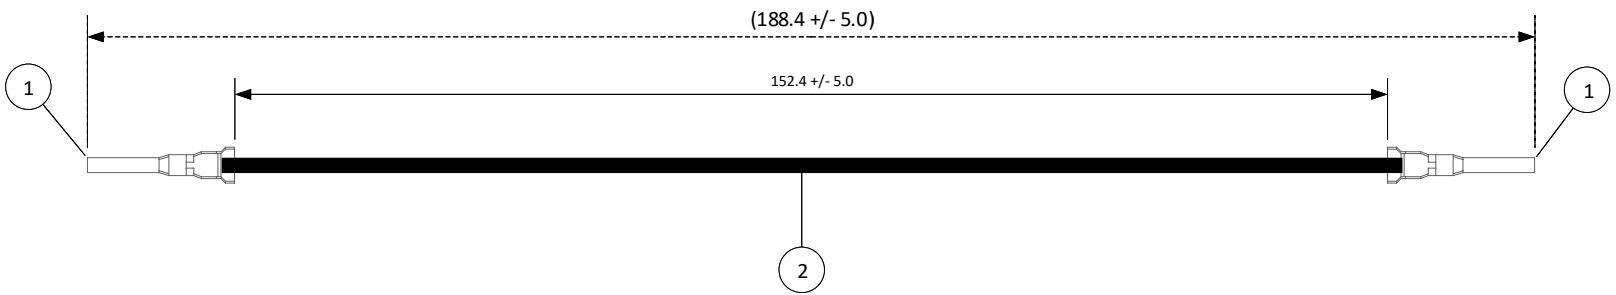

THIS DRAWING CONTAINS INFORMATION THAT IS PROPRIETARY TO J.S.T. AND SHALL NOT BE USED OR SHOWN WITHOUT WRITTEN PERMISSION.

4 | 3 | 2 | 1

ITEM	CONNECTOR PART NO.	DESCRIPTION
1	SPSM-41T-M1.1	PSI CONNECTOR - MALE CONTACT
2	UL1007, 16 AWG	BLACK

Applicable Housings

NO. OF CIRCUITS	KEYING	MALE CONTACT HOUSING PART NO.	HOUSING COLOR
2	A	PSIR-02V-LE-A	LIGHT BLUE
	B	PSIR-02V-Y-B	YELLOW
3	A	PSIR-03V-LE-A	LIGHT BLUE
	B	PSIR-03V-Y-B	YELLOW

SCALE		1:1		DESCRIPTION		4.0 mm Pitch PSI Series Standard Leads - 6" Inside Length DOUBLE-END LEADS, M-M	
DIMENSIONS		All dimensions are in MM with a tolerance of +/- 3.0 unless otherwise specified.		DRAWN BY		ASSEMBLY PART NO.	
REV.		DESCRIPTION		DATE		BY	
				STEVEN PILKINGTON		ASPSMSPSM16K152	
				JUSTIN BAKER		GAM-221	
						DATE	
						3/23/2017	