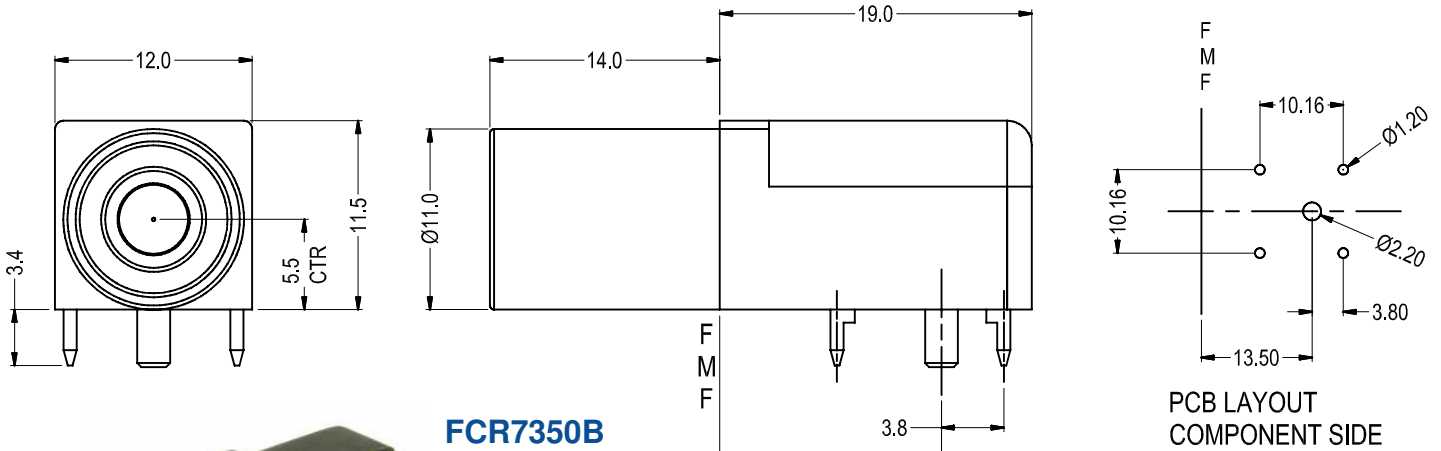

# 4mm PANEL SOCKET S16N-PC

**FCR7350B**  
**S16N-PC Black**

4mm shrouded socket. Mates with shrouded or unshrouded plugs. Gold plated  
Rated: 1KV CAT III - 24A

**FCR7350R**  
**S16N-PC Red**

4mm shrouded socket. Mates with shrouded or unshrouded plugs. Gold plated  
Rated: 1KV CAT III - 24A

**FCR7350G**  
**S16N-PC Green**

4mm shrouded socket. Mates with shrouded or unshrouded plugs. Gold plated  
Rated: 1KV CAT III - 24A

**FCR7350L**  
**S16N-PC Blue**

4mm shrouded socket. Mates with shrouded or unshrouded plugs. Gold plated  
Rated: 1KV CAT III - 24A

**FCR7350N**  
**S16N-PC Brown**

4mm shrouded socket. Mates with shrouded or unshrouded plugs. Gold plated  
Rated: 1KV CAT III - 24A

**FCR7350Y**  
**S16N-PC Yellow**

4mm shrouded socket. Mates with shrouded or unshrouded plugs. Gold plated  
Rated: 1KV CAT III - 24A