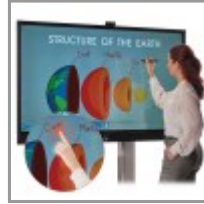

Interactive Flat-Panel Touchscreen Display with PC, 4K @ 60 Hz, UHD, 65 in.

MODEL NUMBER: DMTP65OPS

65 in. 4K interactive touchscreen with Windows 10 PC and Android OS allows remote team collaboration with screen sharing and low-latency response.

Features

An Advanced Presentation Platform Perfect for Group Brainstorming Sessions

Tripp Lite's Interactive Flat-Panel Touchscreen Display encourages and assists group collaboration and audience participation – a crucial tool as organizations implement work-from-home strategies for employee safety and operational continuity. This best-in-class 65-inch 4K display includes both an embedded Android operating system and a full-featured touch-enabled Windows 10 PC, providing a flexible presentation platform compatible with a wide array of apps and hardware, not just for Android and Windows, but also Chrome, iOS and Mac OS devices.

Take Information Directly to Your Audience Anywhere

The DMTP65OPS helps you promote collaboration, enable interactive presentations and facilitate communication between local and remote teams. It's ideal for classrooms, libraries, conference rooms, meeting rooms and other office environments in education, corporate, healthcare, hospitality, retail, government, defense and public safety settings. The VESA-compatible display mounts easily to a wall mount or mobile cart (each sold separately) for shared workflow in any location.

Designed for Dynamic Interactivity That Lets Everyone Be Part of the Team

The display's remote collaboration capability is ideal to keep teams working together, wherever members may be. Built-in wireless networking, remote screen sharing, and a wide range of pre-installed tools aid problem-solving and free expression of ideas. In addition, a detachable high-definition webcam beams the entire meeting area straight to off-site collaborators and partners, allowing anyone to participate in meetings, presentations and group discussions from outside the office. A built-in 40-watt speaker system ensures everyone in the room will hear every idea clearly.

All the World's Information Available, Literally, at Your Fingertips

The 65-inch 4K display boasts patented touchscreen technology with low-latency response and 20 points of multi-touch. Use your fingers or the included battery-free stylus to write notes, check email, create presentations, stream 4K video and surf the web. Share resources with your fellow team members, edit documents in real time and save everything in the cloud. The large touchscreen monitor is built for ultra-fast, ultra-precise interactivity for multiple concurrent users. It all makes for an immersive and expansive experience that basic electronic whiteboards can't match.

Highlights