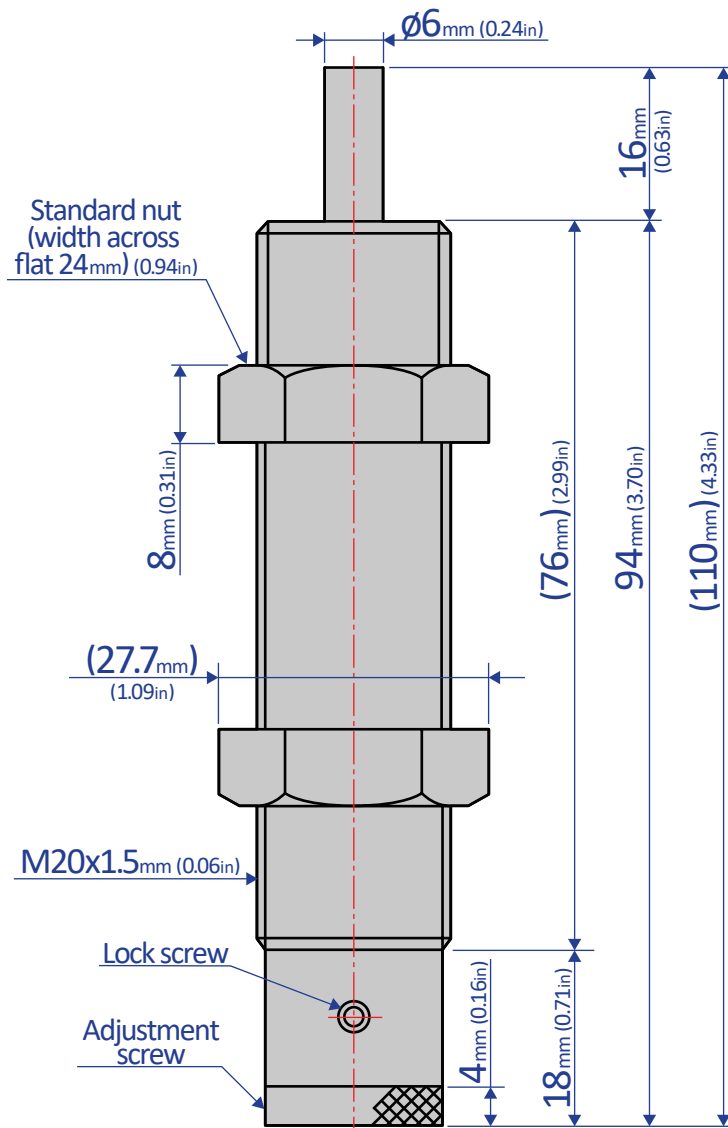

FWM-2016EBD-S

SHOCK ABSORBER - ADJUSTABLE

Bansbach
easylift[®]

Vest Drive • Melbourne, Florida 32904
www.easylift.com • www.damper.net