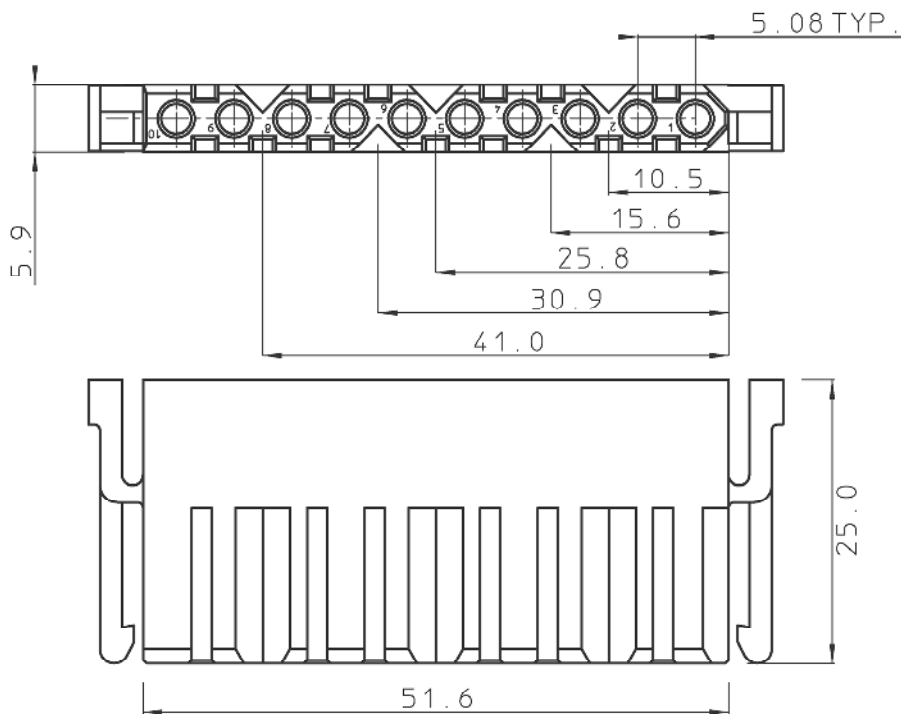

BS,A , 200405,002,01

NOTES : SEE BS,A ,200405,001,00

REV.	DATE	DESCRIPTION	BY	C'K'D'
01	12-02-96	CONVERSION ME10	NIETVELT	

SMS9P3

SMS10P3

GEN. ST.	01	02	03	04	05	06	07	08	0D	50	60	70	80	90																	
INT. ST.	10	11	12	13	14	18	20	31	32	33	34	38	39	40	42	43	44	45	46	48	56	70	72	73	75	76	81	82	83	84	88

1DEC ±0,2 2DEC ±0,1 ANGLES ±1° HOEKEN	APPR.	DATE	SIGN.	QIKMATE IN-LINE PINHEADER PLUG	
WE RESERVE THE RIGHT TO CHANGE DIMENSIONS OR REQUIREMENTS WITHOUT PRIOR NOTICE.	DRAFT	30.06.86	E. CREELLE	CAT. No. SMS-P3	
ALL DIMENSIONS IN MM	PROD. MGR.				SCALE
ALLE AFMETINGEN IN MM	PR. ENG. MGR.				SOURIAU Route Nationale 23 72470 CHAMPAGNE
	PR. MGT. MGR.			BS,A , 200405,002,01 DRAWING NR. CUSTOMER DRAWING	