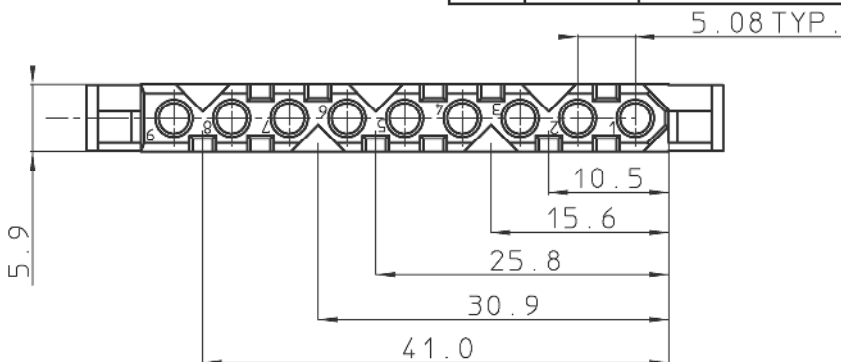

BS,A , 200405,002,01

NOTES : SEE BS,A ,200405,001,00

REV.	DATE	DESCRIPTION	BY	C'K'D'
01	12-02-96	CONVERSION ME10	NIETVELT	

SMS9P3

SMS10P3

GEN. ST.	01	02	03	04	05	06	07	08	0D	50	60	70	80	90																	
INT. ST.	10	11	12	13	14	18	20	31	32	33	34	38	39	40	42	43	44	45	46	48	56	70	72	73	75	76	81	82	83	84	88

1DEC ±0,2 2DEC ±0,1 ANGLES ±1° HOEKEN	APPR.	DATE	SIGN.	QIKMATE IN-LINE PINHEADER PLUG	
WE RESERVE THE RIGHT TO CHANGE DIMENSIONS OR REQUIREMENTS WITHOUT PRIOR NOTICE.	DRAFT	30.06.86	E. CREELLE	CAT. No. SMS-P3	
ALL DIMENSIONS IN MM	PROD. MGR.				SCALE
ALLE AFMETINGEN IN MM	PR. ENG. MGR.				SOURIAU Route Nationale 23 72470 CHAMPAGNE
	PR. MGT. MGR.			BS,A , 200405,002,01 DRAWING NR. CUSTOMER DRAWING	