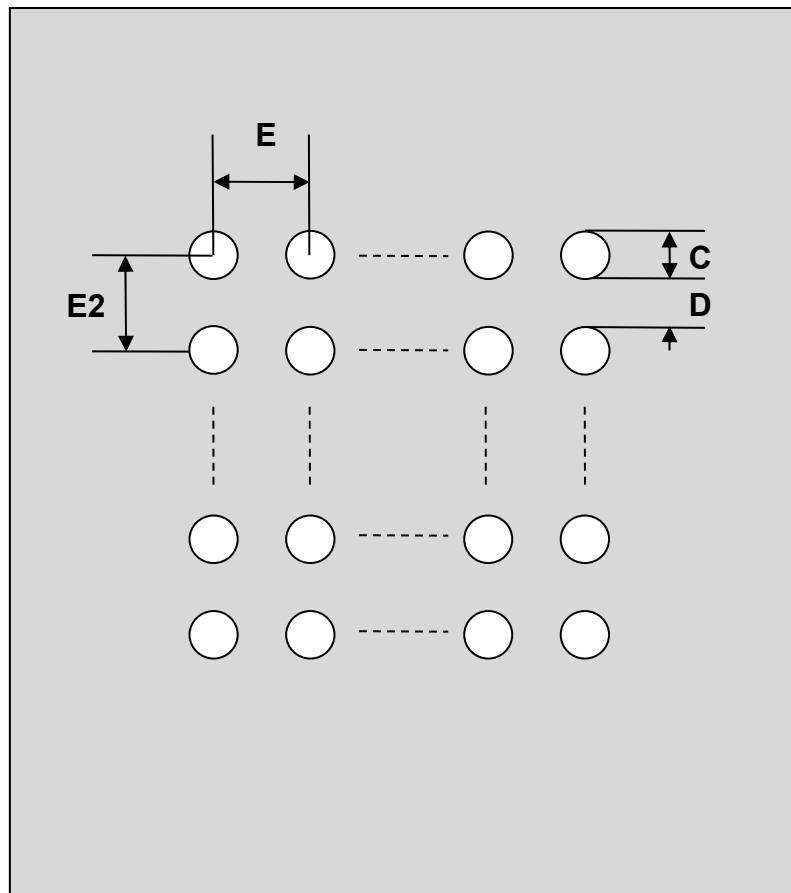

BGA-169 Stencil (0.75 mm pitch, 13 x 13 grid)

DIMENSIONS						
REF.	mm			inches		
	MIN.	TYP.	MAX.	MIN.	TYP.	MAX.
C		0.375				
D		0.375				
E		0.75				
E2		0.75				

Top View (SMT Footprint)

(Representative drawing only - not to scale)