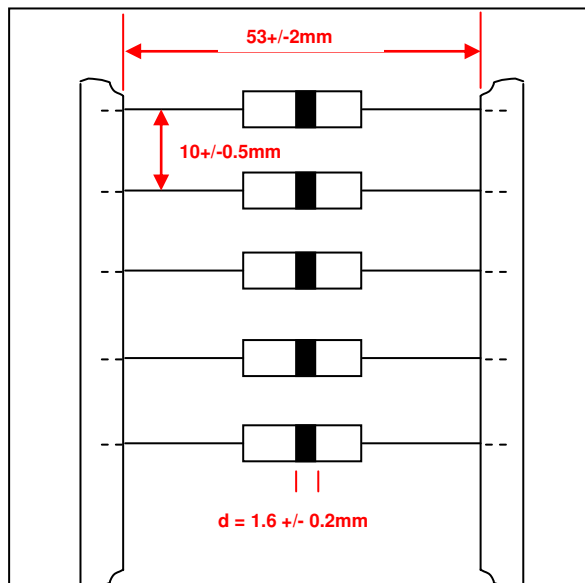

Spec for RG94xT1P

P/N	Colour
0235001.MRG940T1P	BLACK
023501.6MRG940T1P	ORANGE
0235002.MRG941T1P	YELLOW
0235003.MRG940T1P	GREEN
0235004.MRG940T1P	RED