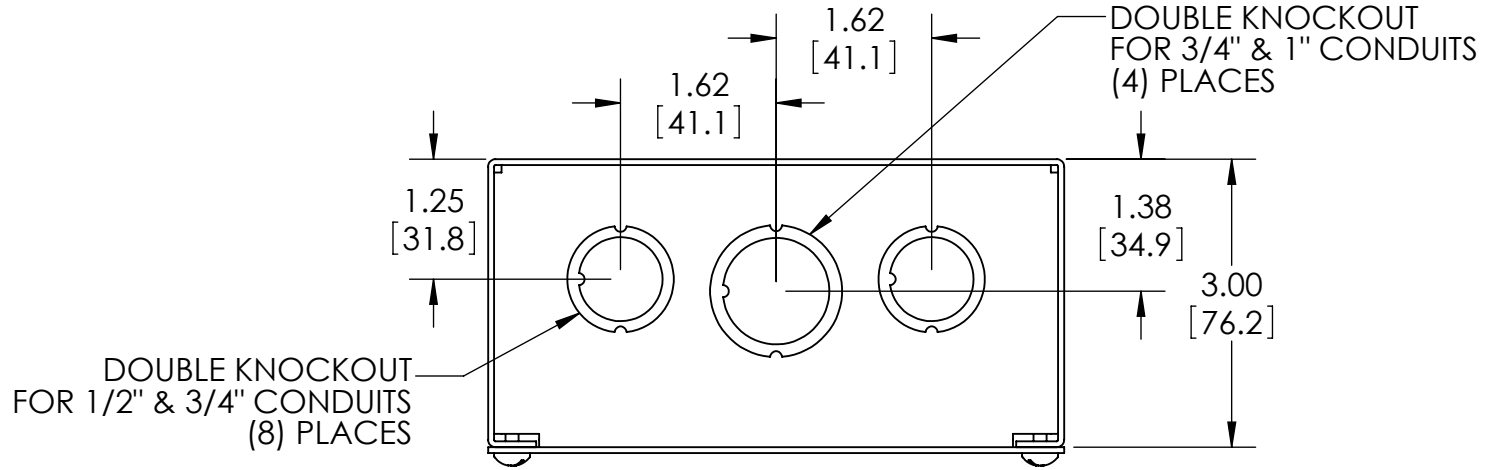

PART NAME

JUNCTION BOX w / KNOCKOUTS

PART No.

JB-3954-KO

REVISION DATE

7-18-11

MATERIAL - 16 GA. [1.5mm] STEEL
FINISH - SMOOTH GRAY POWDERCOAT