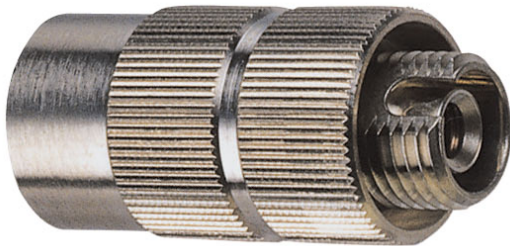

GREENLEE.
A Textron Company

MADE FOR THE TRADE!™

ADAPTER, UCI FC

Fiber Optic Instrument Adapters - UCI

Cat No: APC-108

UPC No: 783310605720

Description

- "UCI Adapters Provide Direct Connectivity For Tempo FiberTOOLS To A Wide Range Of Industry-Standard Fiber Optic Connectors
- Adapter Design Ensures Maximum Accuracy And Repeatability When Performing Critical Measurements On Fiber Optic Systems
- Easy To Clean And Use
- Single-Mode And Multimode Compatible
- UCI Adapters Feature Durable Phosphor Bronze Alignment Sleeve
- UCI (Universal Connector Interface) Adapter Is Used On All 250/260 ?A"" Series Sources And 330 Series Variable Optical Attenuators
- When using a hybrid adapter cable, the instrument UCI adapter and one end of the hybrid adapter cable should be a commonly available connector type. (i.E. FC, SC or ST) "

Specifications

- Application : "Used On All 250/260 ?A"" Series Sources And 330 Series Variable Optical Attenuators "
- Fiber Type : FC
- Material : Phosphor Bronze Alignment Sleeve
- Type : UCI