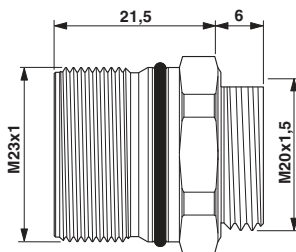

Key commercial data

Packing unit	1 pc
Weight per Piece (excluding packing)	3.31 GRM
Custom tariff number	85366990
Country of origin	Germany

Classifications

eCl@ss

eCl@ss 4.0	272607xx
eCl@ss 4.1	272607xx
eCl@ss 5.0	27260701
eCl@ss 5.1	27260701
eCl@ss 6.0	27260708

ETIM

ETIM 3.0	EC001121
ETIM 4.0	EC001121

Drawings

Dimensioned drawing

Dimensioned drawing

- RF-12S1N8A6100 - 1607824

Dimensioned drawing