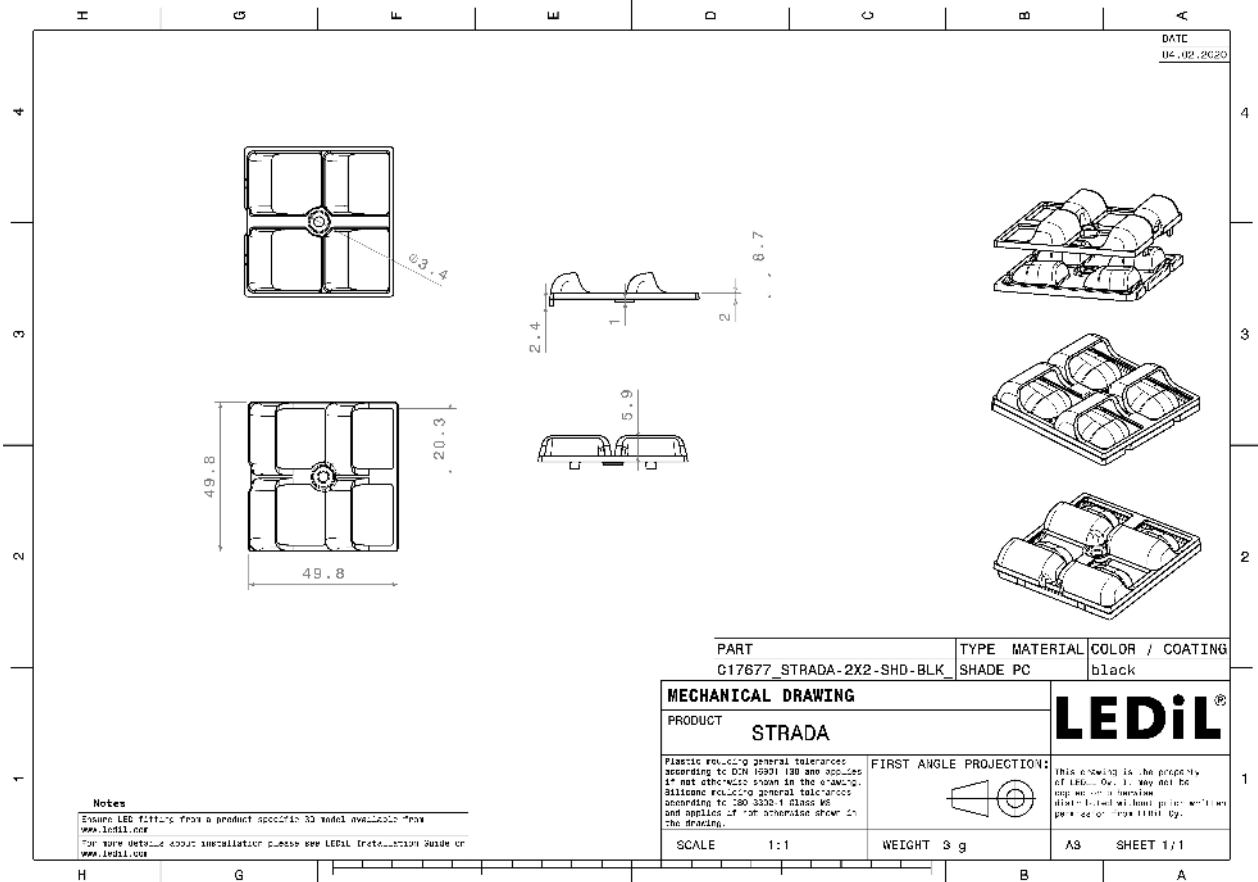

### SPECIFICATION:

Dimensions	49.9 x 49.9 mm
Height	11.1 mm
Fastening	screw
ROHS compliant	yes ⓘ

### ORDERING INFORMATION:

Component	Qty in box	MOQ	MPQ	Box weight (kg)
C17677_STRADA-2X2-SHD-BLK » Box size: 310 x 215 x 175 mm	480	160	20	1.9

See also our general installation guide: [www.ledil.com/installation\\_guide](http://www.ledil.com/installation_guide)