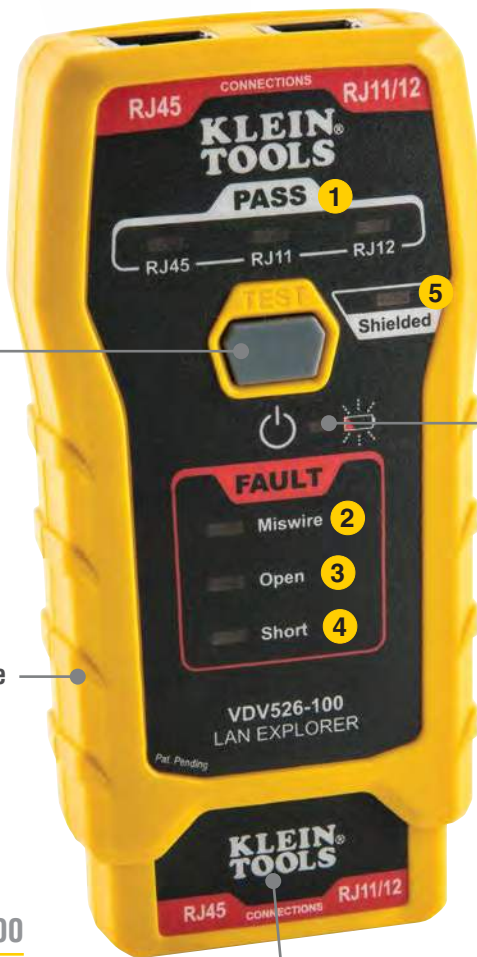


VOICE DATA VIDEO LAN EXPLORER™ DATA CABLE TESTER

Simple tester with instant LED responses and easy-to-understand results

Tests **voice and data** cables!

LAN EXPLORER™ DATA CABLE TESTER

Tests RJ11, RJ12 and RJ45 terminated voice and data cables for miswires, open faults, short faults and shielding with this simple, compact tester. Fast LED responses indicate cable status (Pass/Fail).
Fast LED responses indicate cable status (Pass/Fail).

Auto Power-Off feature to conserve battery life

Single Button Testing

Low Battery Indicator

Compact size easily fits in your pocket

Fast LED responses Indicates cable status

- 1 Pass
- 2 Miswire
- 3 Open-Fault
- 4 Short-Fault
- 5 Shielded

Test remote stores securely in tester body

VDV526-100

Cat. No.	UPC	Description	Cable Types	Connector Type	Display
VDV526-100	69224-6	LAN Explorer™ Data Cable Tester	CAT3, CAT5e, CAT6/6A	RJ11, RJ12, RJ45	LED
VDV999-150	58325-4	Replacement Remote for LAN Explorer			—