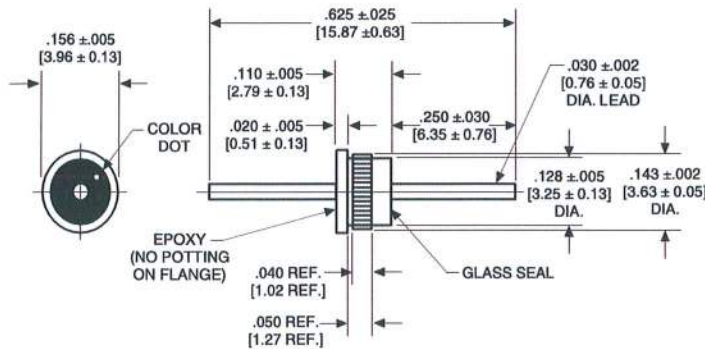

No Solder/Press-In C Filters

4304 Series - C Filters

Tusonix Press-In Ceramic EMI filters suppress unwanted EMI and allow a fast, mechanical bonding that is free from soldering. And, by offering an excellent alternative to the traditional soldering installation, these finely designed, knurled filters significantly reduce assembly costs.

These EMI filters cover a variety of voltage, attenuation and capacitance ranges in a press-in mounting style.

Product installation recommendations (X-2656/9) are provided with parts to prevent damage to the component during installation.