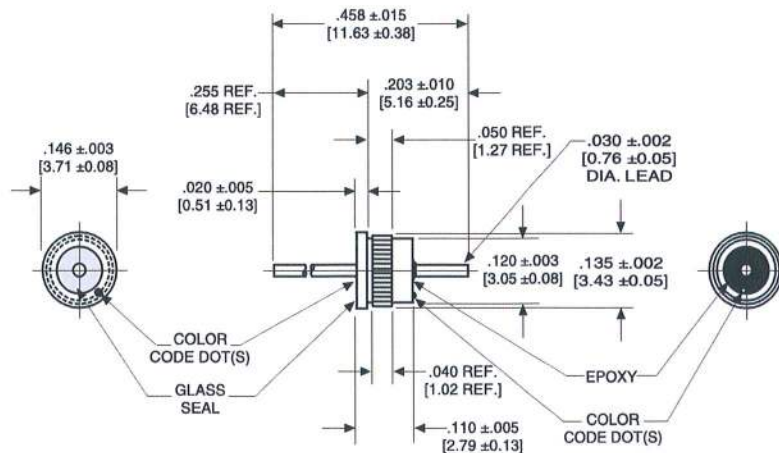

The products listed in this catalog are only a few of the thousands of variations that TUSONIX produces. For custom component design, please contact the factory direct.

No Solder/Press-In EMI Filters

4306 Series - C Filters

Installation tool

Tool Part No.	Item No.	Filter Type
4300-314	2	4306

(Ordering Example for 4306 filter tool: 4300-314-2)

Style 2