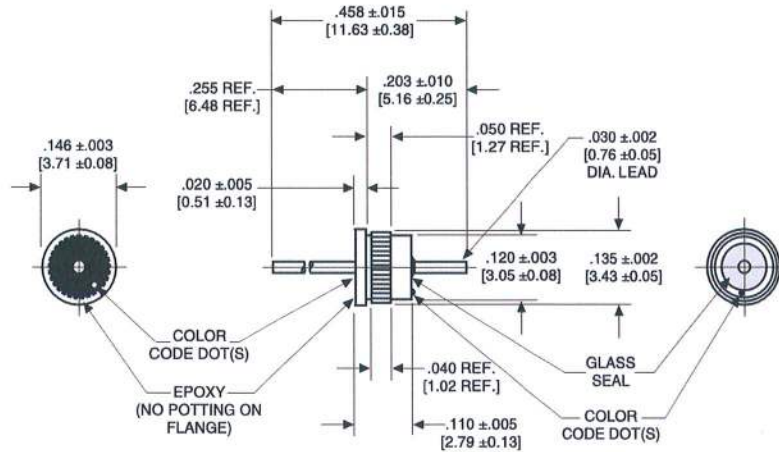

Installation tool

Installation tool

| Tool Part No. | Item No. | Filter Type |
|---------------|----------|-------------|
| 4300-314      | 2        | 4306        |

(Ordering Example for 4306 filter tool: 4300-314-2)