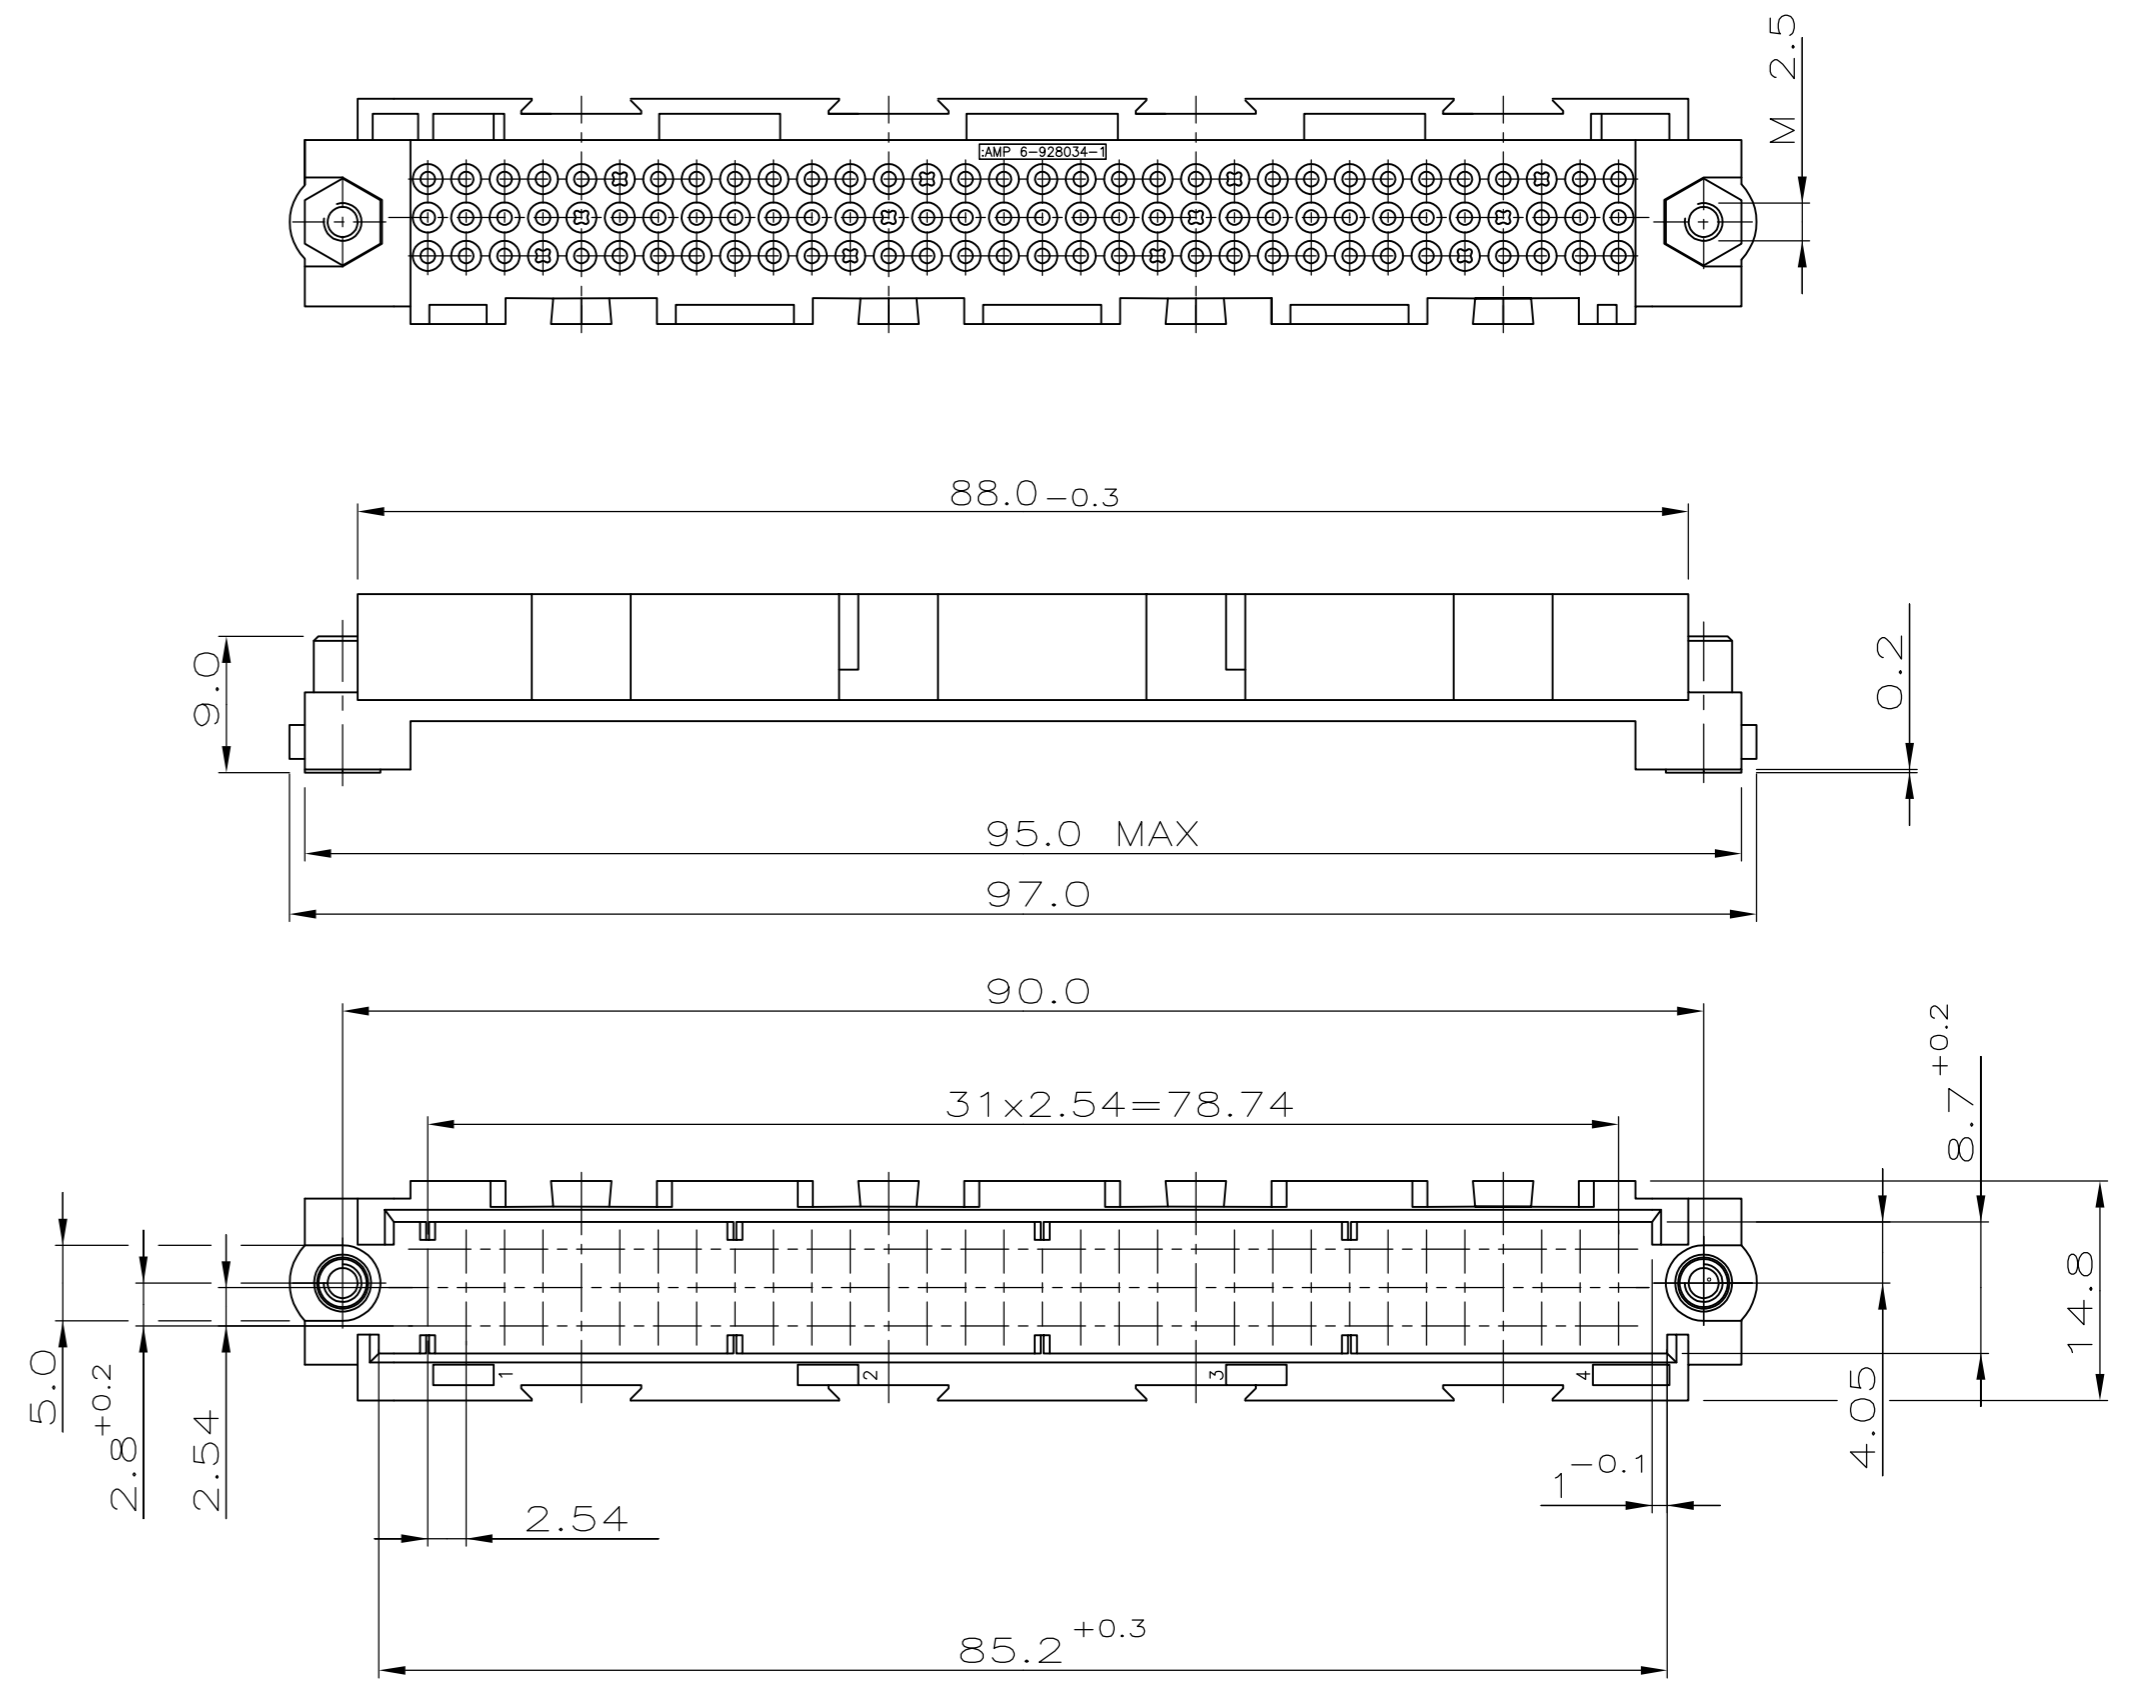

OBSOLETE

1 OBSOLETE 829111-1 AS SHOWN

1 OBSOLETE PARTS: OBSOLETE CIS STREAMLINING PER D.RENAUD/D.SINISI

THIS DRAWING IS A CONTROLLED DOCUMENT.		DWN	09.01.90		
		CHK	09.01.90		
DIMENSIONS:		TOLERANCES UNLESS OTHERWISE SPECIFIED:		NAME	
mm		±0.2mm		96 POS. SHROUDED PIN HOUSING FOR RV 100	
		0 PLC	± -	PRODUCT SPEC	
		1 PLC	± -	APPLICATION SPEC	
		2 PLC	± -	-	
		3 PLC	± -	-	
MATERIAL		FINISH		SIZE	RESTRICTED TO
POLYCARBONATE BLACK		-		A2	-
		WEIGHT		CAGE CODE	DRAWING NO
		-		00779	C=829111
		CUSTOMER DRAWING		SCALE	SHEET
				2:1	1 OF 1
				REV	B