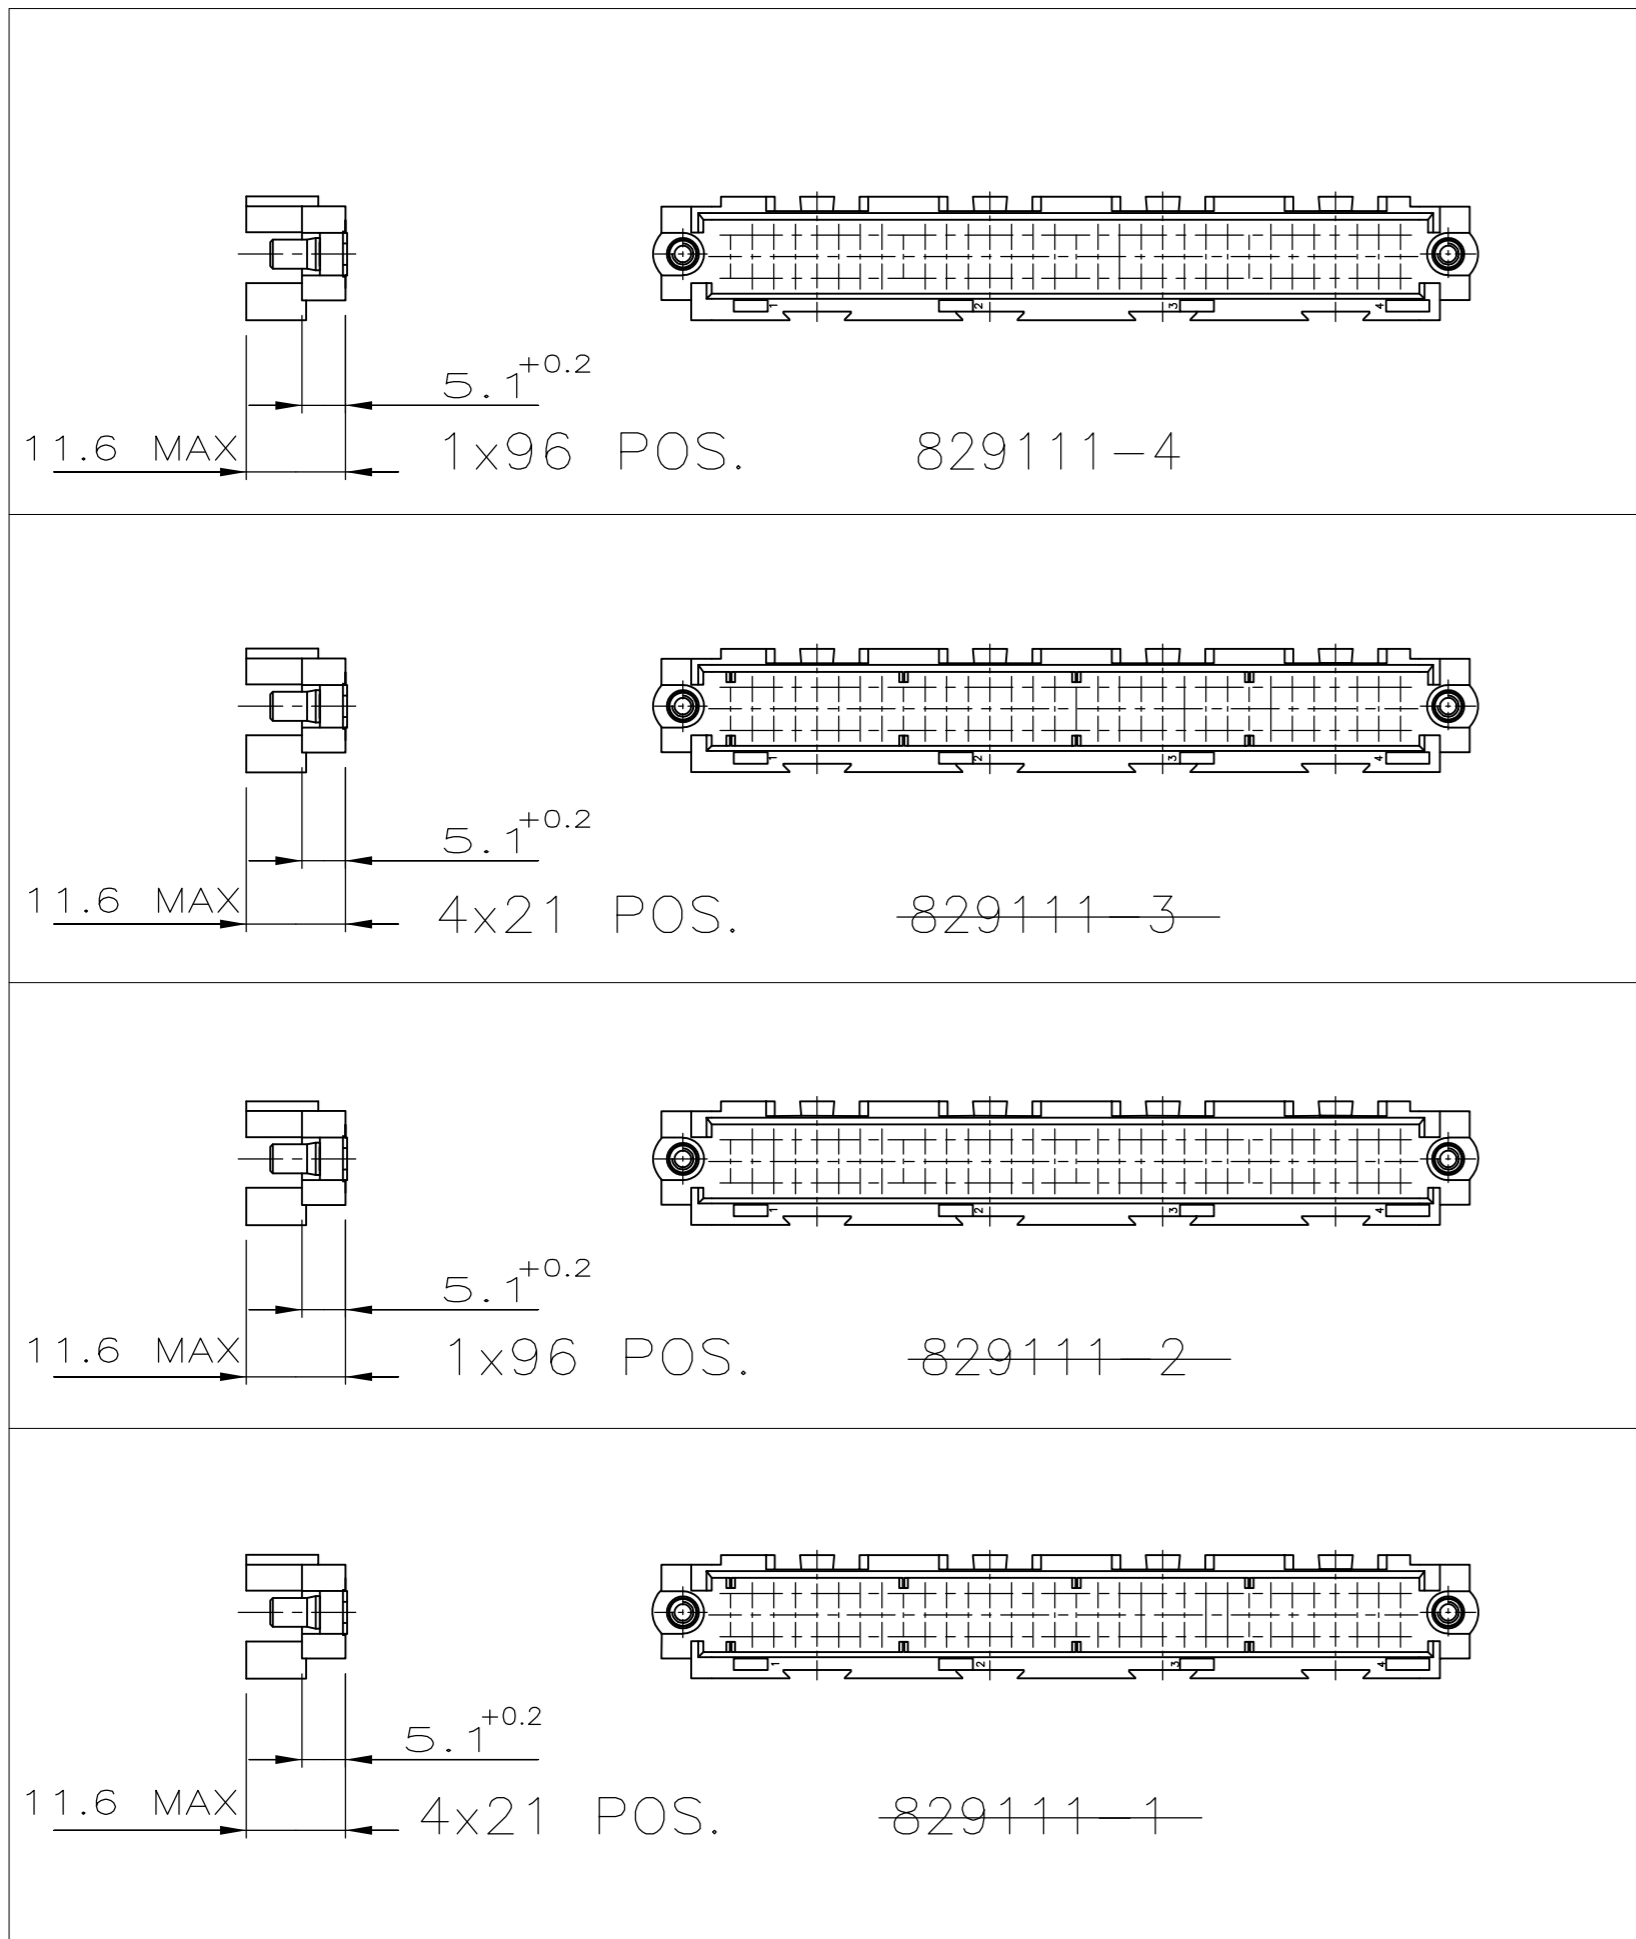

OBSOLETE

1 OBSOLETE 829111-1 AS SHOWN

1 OBSOLETE PARTS: OBSOLETE CIS STREAMLINING PER D.RENAUD/D.SINISI

THIS DRAWING IS A CONTROLLED DOCUMENT.		DWN	09.01.90		
		CHK	09.01.90		
DIMENSIONS:		TOLERANCES UNLESS OTHERWISE SPECIFIED:		NAME	
mm		±0.2mm		96 POS. SHROUDED PIN HOUSING FOR RV 100	
		0 PLC	± -	PRODUCT SPEC	
		1 PLC	± -	APPLICATION SPEC	
		2 PLC	± -	-	
		3 PLC	± -	-	
MATERIAL		FINISH		SIZE	RESTRICTED TO
POLYCARBONATE BLACK		-		A2	-
		WEIGHT		CAGE CODE	DRAWING NO
		-		00779	C=829111
		CUSTOMER DRAWING		SCALE	SHEET
				2:1	1 OF 1
				REV	B