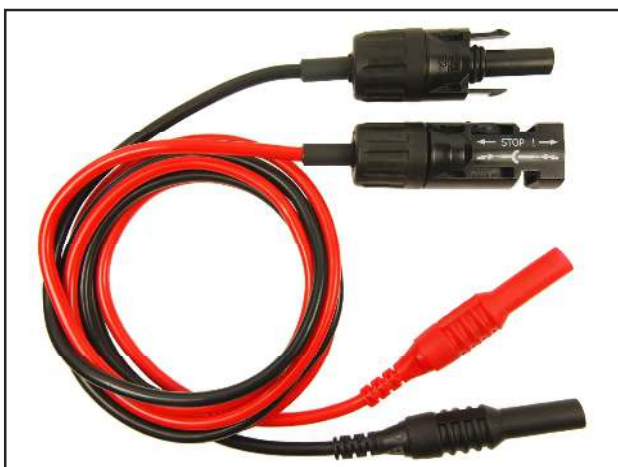

PV Solar Test Lead

CIH7250

MC4 to 4mm Plug Leadset - pair Male and Female
Length : 1m
Packed in plastic wallet