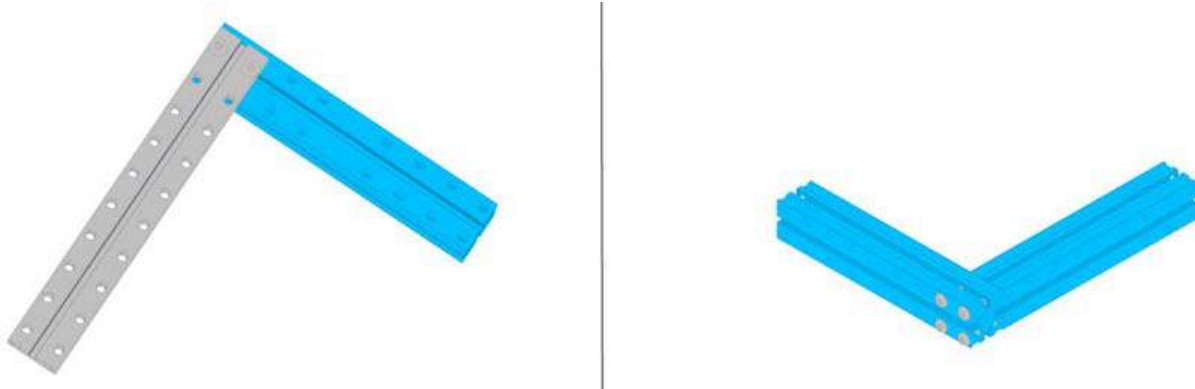

Demo:

Size Charts

Specifications

SKU	83454
Product Name	Slide Beam2424-136-Blue (Single Pack)
Length	136mm
Cross-section Area	24 x 24mm
Gross Weight	84g (2.96oz)
Package Content (Quantity x Part Name)	1 x Slide Beam2424-136-Blue

<https://store.makeblock.com/slider-beam2424-136-blue-single-pack/2-26-19>