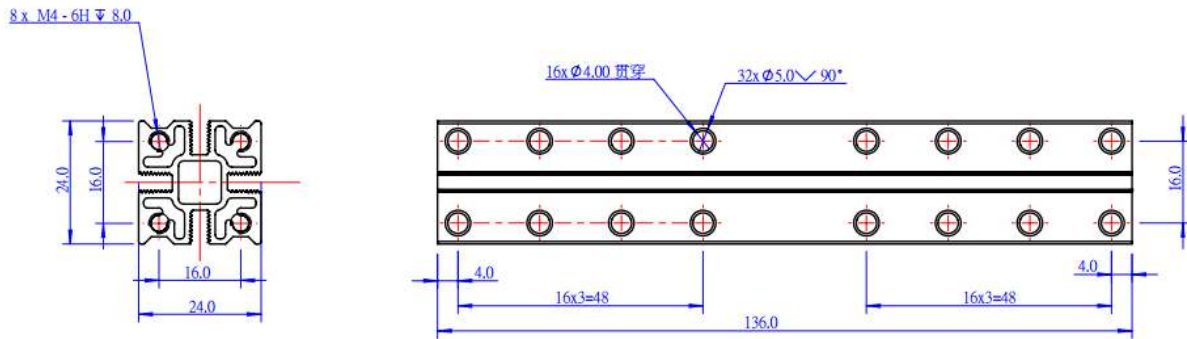

### **What is Slide Beam2424-136-Blue?**

Slider Beam2424-136 is a frequently-used mechanical part of Makeblock platform. There are various mounting holes and a threaded groove on the plane of this beam which allow you to assemble on other structures easily. This slider beam also comes with threaded holes on its two ends.

### **Features**

- ? Compatible with most Makeblock mechanical components
- ? Made from heavy-duty 6061 aluminum extrusion with anodized surface for long-time use
- ? Cross-section area 24x24mm, length 136mm
- ? High wear resistance and high intensity
- ? Strong rigidity

## Size Charts

## Specifications

SKU	83454
Product Name	Slide Beam2424-136-Blue (Single Pack)
Length	136mm
Cross-section Area	24 x 24mm
Gross Weight	84g (2.96oz)
Package Content (Quantity x Part Name)	1 x Slide Beam2424-136-Blue