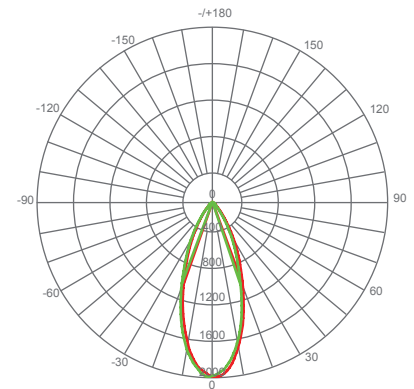

Product Photometric Data

Euri Lighting | A Division of IRTRONIX Inc.

20900 Normandie Avenue Bldg. B, Torrance, CA 90502 | Tel: 310.787.1100 | Fax: 310.787.1166 | www.eurilighting.com
©2020 Euri Lighting. All Rights Reserved