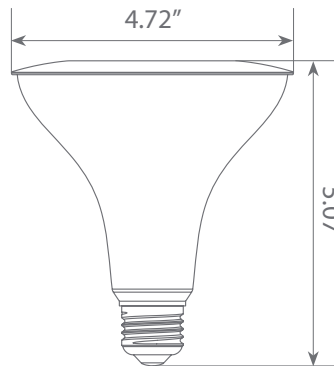

Product Dimensions