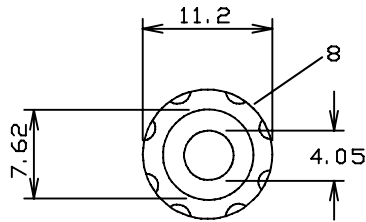

CLIFF

4mm PANEL SOCKET S14

PANEL MOUNTING HOLE

CL1450
4mm PANEL SKT S14 BLK + NUT

CL1458
4mm PANEL SKT S14 GREY + NUT

CL1452
4mm PANEL SKT S14 RED + NUT

CL1460
4mm PANEL SKT S14 GREEN + NUT

CL1454
4mm PANEL SKT S14 YELLOW + NUT