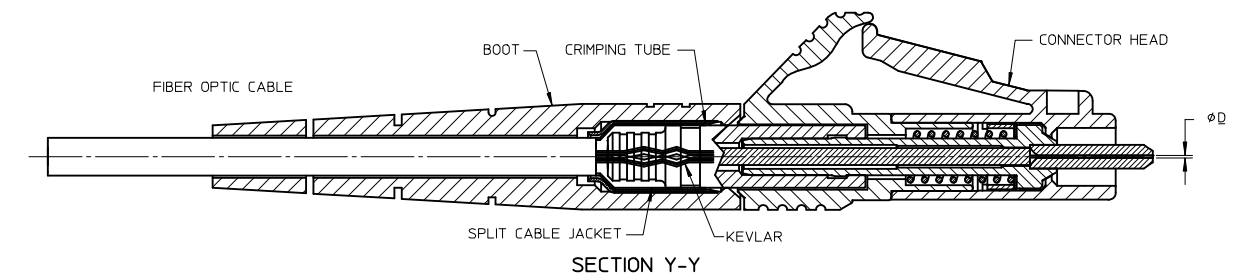

PART NUMBER	CABLE TYPE	ØD (µm)	COLOR
106021-2500	SINGLE MODE PC	126	BLUE
106021-2600	MULTI MODE	127	BEIGE

DUST CAP
SEE NOTE 2

- NOTES:
- ALL DIMENSIONS ARE FOR REFERENCE ONLY.
 - DUST CAP SHOWN IN ISO VIEW ONLY.

ENTER DESCRIPTION	QUALITY SYMBOLS
EC NO: MF2015-0073	▽=0
DRWNS:BOJANIC 2014/08/05	▽=0
CHKD:	
APPR:YBEDNYAK 2014/08/12	
DESCRIPTION	
REV	

GENERAL TOLERANCES (UNLESS SPECIFIED)	
	mm INCH
4 PLACES ±	--- ±---
3 PLACES ±	--- ±---
2 PLACES ±	--- ±---
1 PLACE ±	--- ±---
ANGULAR ± ---°	
DRAFT WHERE APPLICABLE MUST REMAIN WITHIN DIMENSIONS	

DIMENSION STYLE	
MM/IN	
DRAWN BY	DATE
SMIGO	2010/11/04
CHECKED BY	DATE
YBELENKIY	
APPROVED BY	DATE
YBEDNYAK	2014/08/12
MATERIAL NO.	
SEE TABLE	
SIZE	
THIS DRAWING CONTAINS INFORMATION THAT IS PROPRIETARY TO MOLEX INCORPORATED AND SHOULD NOT BE USED WITHOUT WRITTEN PERMISSION	

SCALE	DESIGN UNITS	THIRD ANGLE PROJECTION
5:1	INCH	
TITLE		
LC CONNECTOR SIMPLEX TIGHT CABLE		
MOLEX INCORPORATED		
DOCUMENT NO.	SHEET NO.	
SD-106021-2500	1 OF 1	