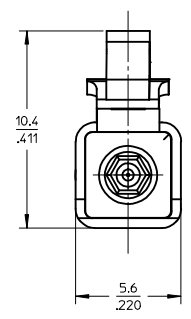

PART NUMBER	CABLE TYPE	ØD (µm)	COLOR
106021-2500	SINGLE MODE PC	126	BLUE
106021-2600	MULTI MODE	127	BEIGE

DUST CAP
SEE NOTE 2

- NOTES:
- ALL DIMENSIONS ARE FOR REFERENCE ONLY.
 - DUST CAP SHOWN IN ISO VIEW ONLY.

ENTER DESCRIPTION	QUALITY SYMBOLS
EC NO: MF2015-0073	▽=0
DRWNS:BOJANIC 2014/08/05	▽=0
CHKD:	
APPR:YBEDNYAK 2014/08/12	
DESCRIPTION	
REV	

GENERAL TOLERANCES (UNLESS SPECIFIED)	
	mm INCH
4 PLACES ±	--- ±---
3 PLACES ±	--- ±---
2 PLACES ±	--- ±---
1 PLACE ±	--- ±---
ANGULAR ± ---°	
DRAFT WHERE APPLICABLE MUST REMAIN WITHIN DIMENSIONS	

DIMENSION STYLE	
MM/IN	
DRAWN BY	DATE
SMIGO	2010/11/04
CHECKED BY	DATE
YBELENKIY	
APPROVED BY	DATE
YBEDNYAK	2014/08/12
MATERIAL NO.	
SEE TABLE	
SIZE	
THIS DRAWING CONTAINS INFORMATION THAT IS PROPRIETARY TO MOLEX INCORPORATED AND SHOULD NOT BE USED WITHOUT WRITTEN PERMISSION	

SCALE	DESIGN UNITS	THIRD ANGLE PROJECTION
5:1	INCH	
TITLE		
LC CONNECTOR SIMPLEX TIGHT CABLE		
MOLEX INCORPORATED		
DOCUMENT NO.	SHEET NO.	
SD-106021-2500	1 OF 1	