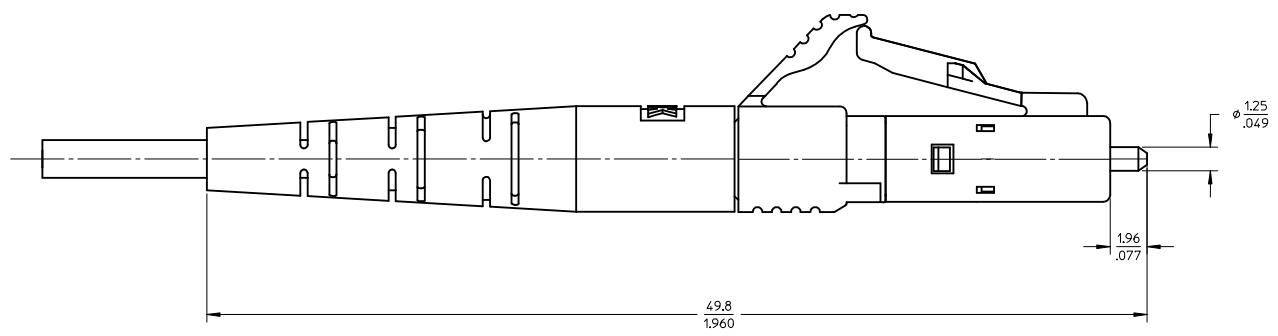

PART NUMBER	CABLE TYPE	ØD (µm)	COLOR
106021-2500	SINGLE MODE PC	126	BLUE
106021-2600	MULTI MODE	127	BEIGE

DUST CAP
SEE NOTE 2

- NOTES:
- ALL DIMENSIONS ARE FOR REFERENCE ONLY.
 - DUST CAP SHOWN IN ISO VIEW ONLY.

ENTER DESCRIPTION	QUALITY SYMBOLS
EC NO: MF2015-0073	▽=0
DRWNS:BOJANIC 2014/08/05	▽=0
CHKD:	
APPR:YBEDNYAK 2014/08/12	
DESCRIPTION	
REV	

GENERAL TOLERANCES (UNLESS SPECIFIED)	
	mm INCH
4 PLACES ±	--- ±---
3 PLACES ±	--- ±---
2 PLACES ±	--- ±---
1 PLACE ±	--- ±---
ANGULAR ± ---°	
DRAFT WHERE APPLICABLE MUST REMAIN WITHIN DIMENSIONS	

DIMENSION STYLE	
MM/IN	
DRAWN BY	DATE
SMIGO	2010/11/04
CHECKED BY	DATE
YBELENKIY	
APPROVED BY	DATE
YBEDNYAK	2014/08/12
MATERIAL NO.	
SEE TABLE	
SIZE	
THIS DRAWING CONTAINS INFORMATION THAT IS PROPRIETARY TO MOLEX INCORPORATED AND SHOULD NOT BE USED WITHOUT WRITTEN PERMISSION	

SCALE	DESIGN UNITS	THIRD ANGLE PROJECTION
5:1	INCH	
TITLE		
LC CONNECTOR SIMPLEX TIGHT CABLE		
MOLEX INCORPORATED		
DOCUMENT NO.	SHEET NO.	
SD-106021-2500	1 OF 1	