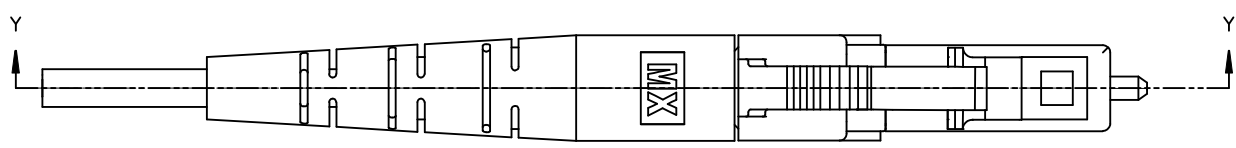

PART NUMBER	CABLE TYPE	ØD (µm)	COLOR
106021-2500	SINGLE MODE PC	126	BLUE
106021-2600	MULTI MODE	127	BEIGE

DUST CAP
SEE NOTE 2

- NOTES:
- ALL DIMENSIONS ARE FOR REFERENCE ONLY.
 - DUST CAP SHOWN IN ISO VIEW ONLY.

ENTER DESCRIPTION	QUALITY SYMBOLS
EC NO: MF2015-0073	▽=0
DRWNS:BOJANIC 2014/08/05	▽=0
CHKD:	
APPR:YBEDNYAK 2014/08/12	
DESCRIPTION	
REV	

GENERAL TOLERANCES (UNLESS SPECIFIED)	
	mm INCH
4 PLACES ±	--- ±---
3 PLACES ±	--- ±---
2 PLACES ±	--- ±---
1 PLACE ±	--- ±---
ANGULAR ± ---°	
DRAFT WHERE APPLICABLE MUST REMAIN WITHIN DIMENSIONS	

SCALE	DESIGN UNITS	THIRD ANGLE PROJECTION
5:1	INCH	
TITLE		
LC CONNECTOR SIMPLEX TIGHT CABLE		
MOLEX INCORPORATED		
DOCUMENT NO.	SHEET NO.	
SD-106021-2500	1 OF 1	