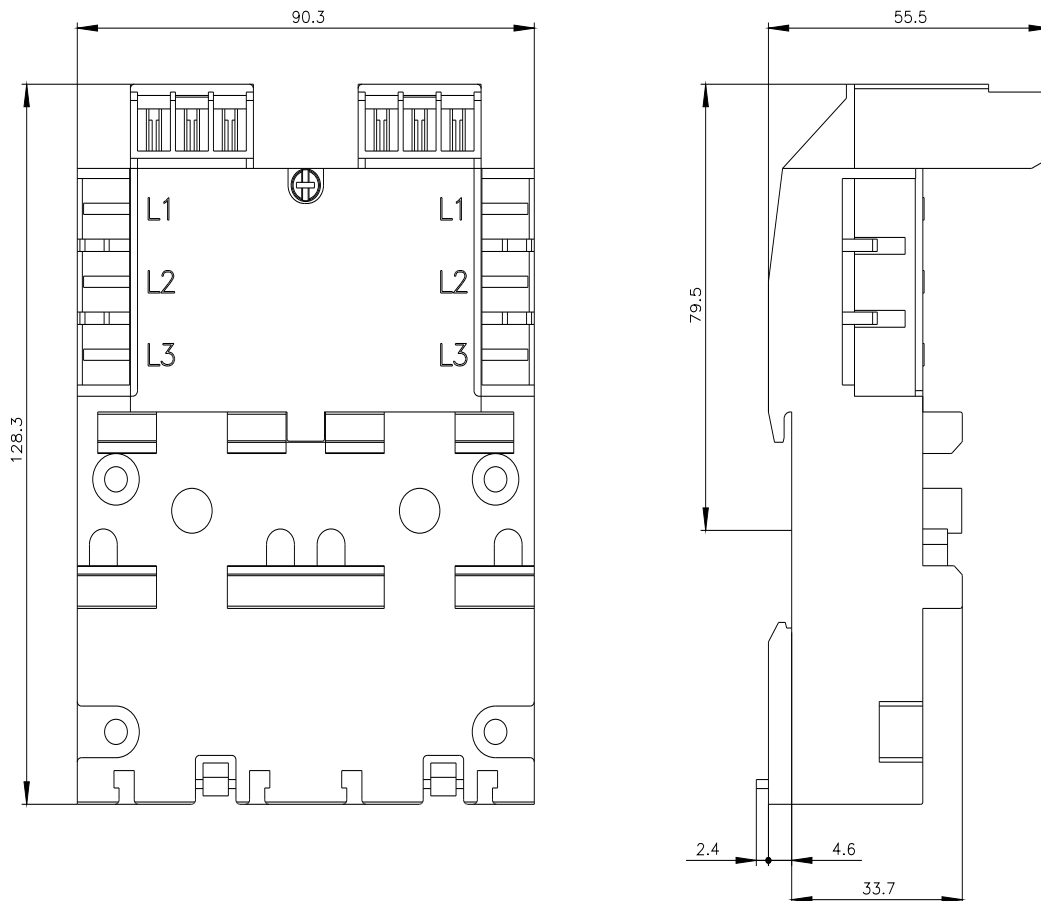

3-phase busbar including extension connector for 2 circuit breakers Size S00 and S0

General technical data		
product brand name		SIRIUS
product designation		three-phase busbars for system expansion
design of the product		for 2 switches
size of the circuit-breaker		S00, S0
suitability for use		circuit-breakers 3RV2
protection class IP on the front according to IEC 60529		IP00; IP20 with cover
touch protection on the front according to IEC 60529		finger-safe, for vertical contact from the front with cover
Installation/ mounting/ dimensions		
mounting position		any
fastening method		snap-on fastening on 35 mm standard rail
width	mm	91.4
height	mm	129
depth	mm	58.5
operational current rated value	A	63
number of poles for main current circuit		3
type of electrical connection for main current circuit		plug-in without terminals
required spacing for live parts		
• upwards	mm	10
• backwards	mm	0
• at the side	mm	0
required spacing for grounded parts		
• upwards	mm	10
• backwards	mm	0
• at the side	mm	0
required spacing with side-by-side mounting		
• upwards	mm	10
• backwards	mm	0
• at the side	mm	0
Certificates/ approvals		
General Product Approval		Declaration of Conformity

Image database (product images, 2D dimension drawings, 3D models, device circuit diagrams, EPLAN macros, ...)

http://www.automation.siemens.com/bilddb/cax_de.aspx?mlfb=3RV2917-4A&lang=en

last modified:

12/15/2020