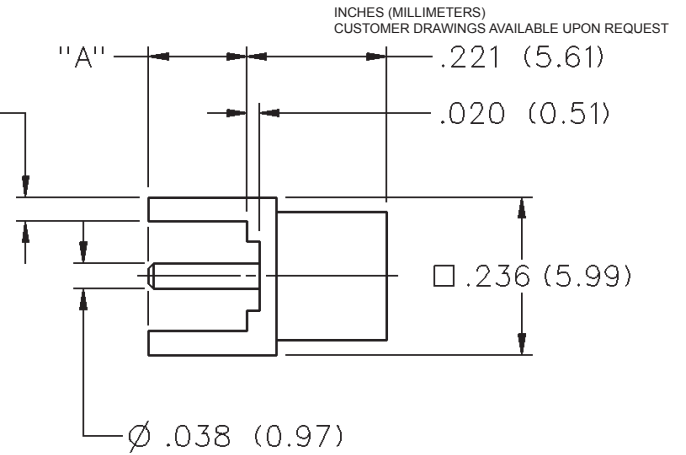

MCX 50 Ohm Straight Jack Receptacle

4X \square .036 (0.91)

DIMENSION "A"	GOLD PLATED	NICKEL PLATED
.068 (1.73)	133-3701-221	133-3701-226