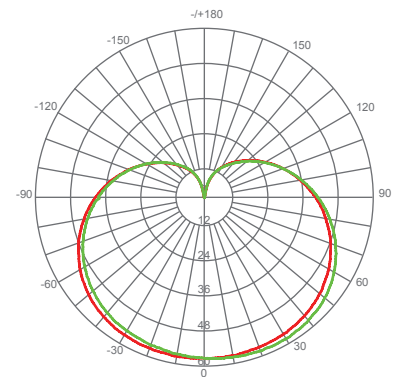

Product Photometric Data

Euri Lighting | A Division of IRTRONIX Inc.

20900 Normandie Avenue Bldg. B, Torrance, CA 90502 | Tel: 310.787.1100 | Fax: 310.787.1166 | www.eurilighting.com
©2020 Euri Lighting. All Rights Reserved