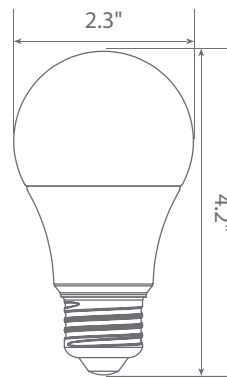

Product Dimensions