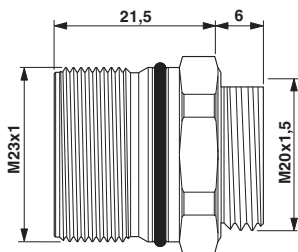

Key commercial data

Packing unit	1 pc
Weight per Piece (excluding packing)	3.4 GRM
Custom tariff number	85366990
Country of origin	Germany

Classifications

eCl@ss

eCl@ss 4.0	272607xx
eCl@ss 4.1	272607xx
eCl@ss 5.0	27260701
eCl@ss 5.1	27260701
eCl@ss 6.0	27260708

ETIM

ETIM 3.0	EC001121
ETIM 4.0	EC001121

Drawings

Dimensioned drawing

Dimensioned drawing

- RF-12S1S8A6100 - 1607833

Dimensioned drawing