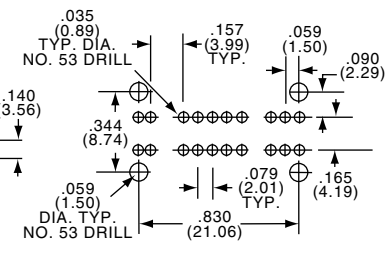

Tyco Electronics	Alcoswitch	Plating	Mounting Style
7-1437580-5	MSSA4450R	Silver	Rt. Angle
7-1437580-6	MSSA4450RG	Gold	Rt. Angle