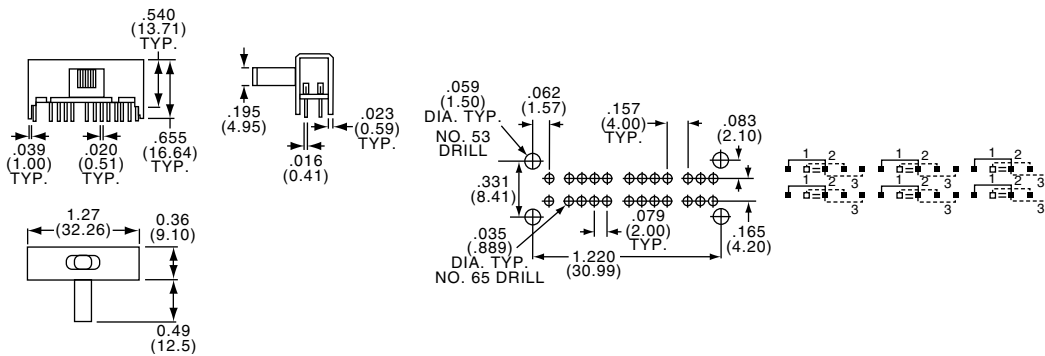

6P3T

Tyco Electronics	Alcoswitch	Plating
9-1437576-4	MSS6350R	Silver
—	MSS6350RG	Gold