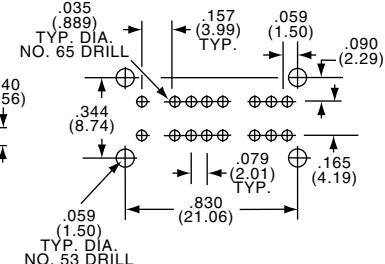

Slide Switches, Instrumentation Grade

SEE PAGE B26 FOR PRODUCT SPECIFICATIONS

4P3T

MSSA4350

Tyco Electronics	Alcoswitch	Plating	Mounting Style
6-1437580-9	MSSA4350	Silver	Upright
7-1437580-0	MSSA4350G	Gold	Upright