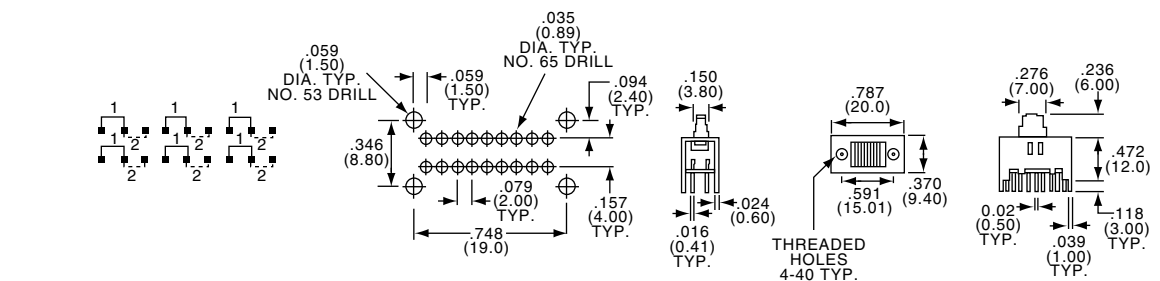

Tyco Electronics	Alcoswitch	Plating
8-1437576-8	MSS6200	Silver
8-1437576-9	MSS6200G	Gold