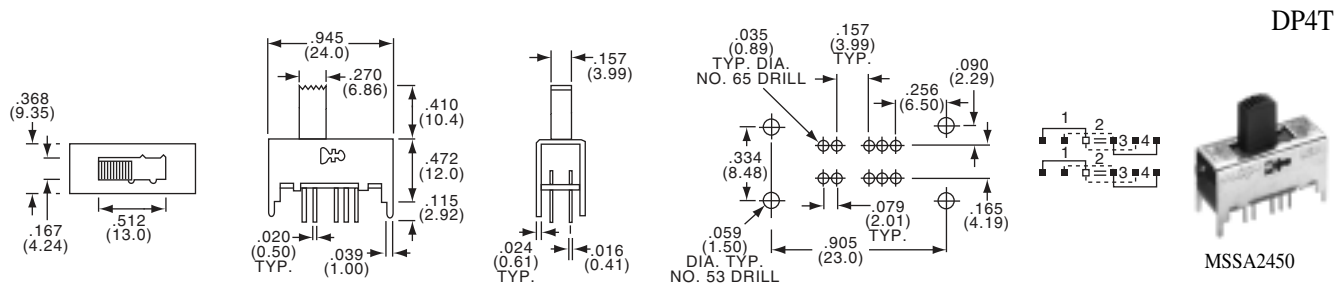

MSSA2450

Tyco Electronics	Alcoswitch	Plating	Mounting Style
5-1437580-7	MSSA2450	Silver	Upright
5-1437580-8	MSSA2450G	Gold	Upright