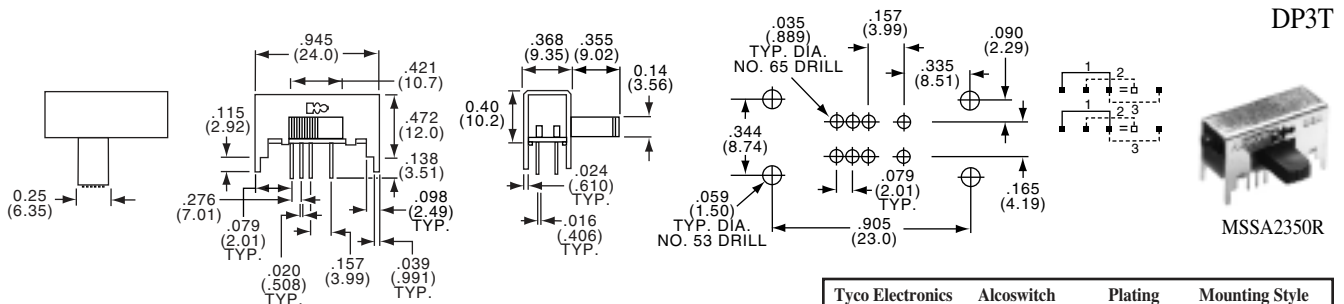

MSSA2350R

Tyco Electronics	Alcoswitch	Plating	Mounting Style
5-1437580-5	MSSA2350R	Silver	Rt. Angle
5-1437580-6	MSSA2350RG	Gold	Rt. Angle