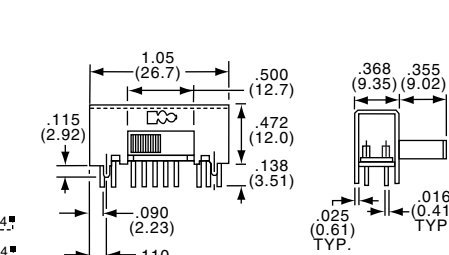

Tyco Electronics	Alcoswitch	Plating	Mounting Style
7-1437580-5	MSSA4450R	Silver	Rt. Angle
7-1437580-6	MSSA4450RG	Gold	Rt. Angle