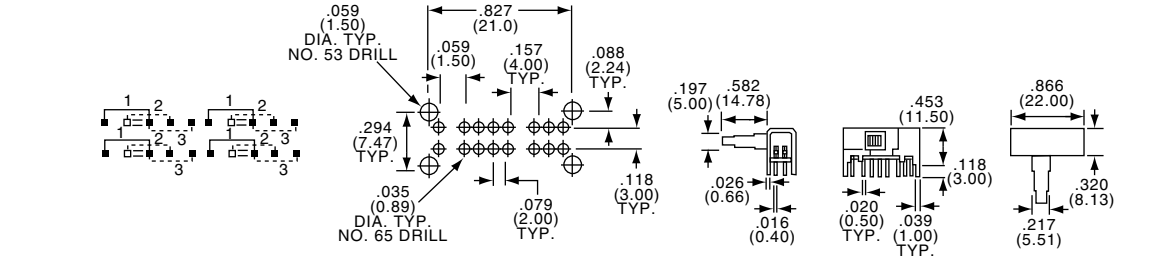

Slide Switches, Instrumentation Grade

SEE PAGE B20 FOR PRODUCT SPECIFICATIONS

B
MSS Series

4P3T

MSS4300R

Tyco Electronics	Alcoswitch	Plating
7-1437576-7	MSS4300R	Silver
7-1437576-8	MSS4300RG	Gold

4P3T

MSS4350R