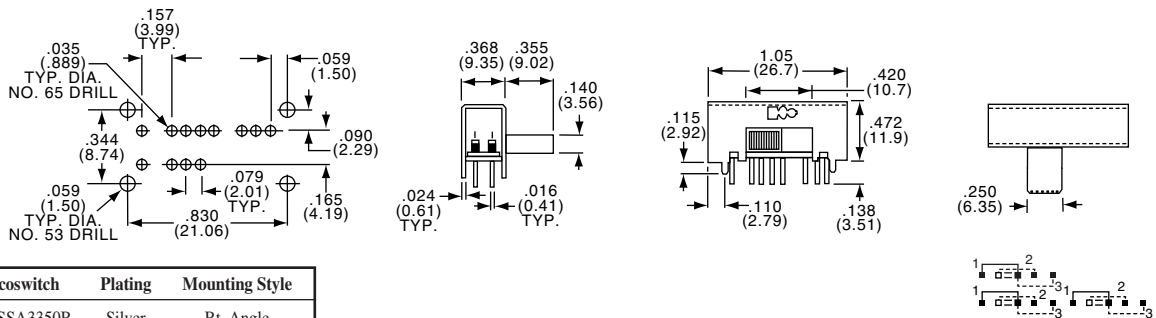

3P3T

MSSA3350

Tyco Electronics	Alcoswitch	Plating	Mounting Style
6-1437580-1	MSSA3350	Silver	Upright
6-1437580-2	MSSA3350G	Gold	Upright

3P3T

MSSA3350R

Tyco Electronics	Alcoswitch	Plating	Mounting Style
6-1437580-3	MSSA3350R	Silver	Rt. Angle
6-1437580-4	MSSA3350RG	Gold	Rt. Angle