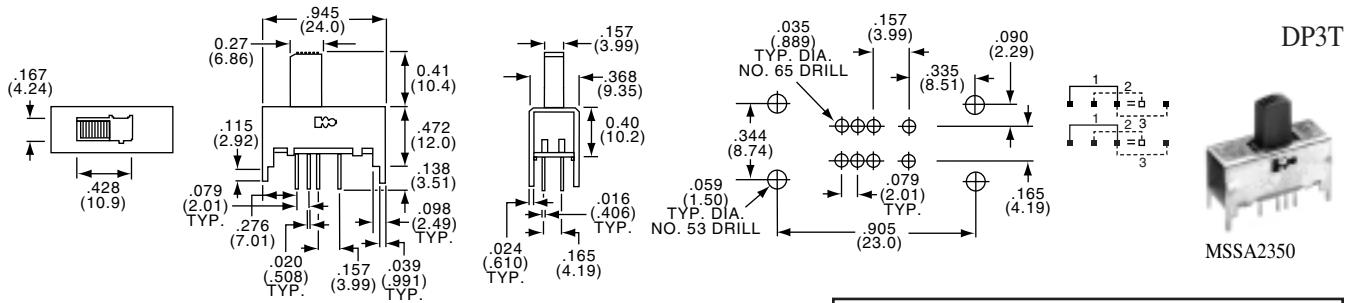

Slide Switches, Instrumentation Grade

SEE PAGE B26 FOR PRODUCT SPECIFICATIONS

MSSA2350

Tyco Electronics	Alcoswitch	Plating	Mounting Style
5-1437580-3	MSSA2350	Silver	Upright
5-1437580-4	MSSA2350G	Gold	Upright