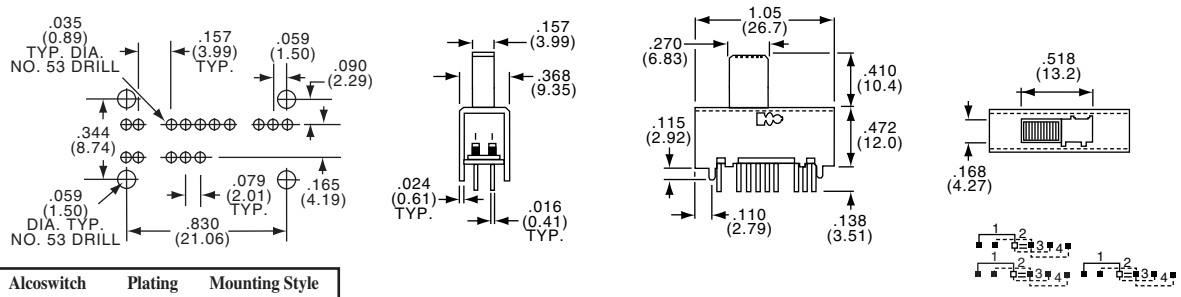

Tyco Electronics	Alcoswitch	Plating	Mounting Style
6-1437580-5	MSSA3450	Silver	Upright
6-1437580-6	MSSA3450G	Gold	Upright

3P4T