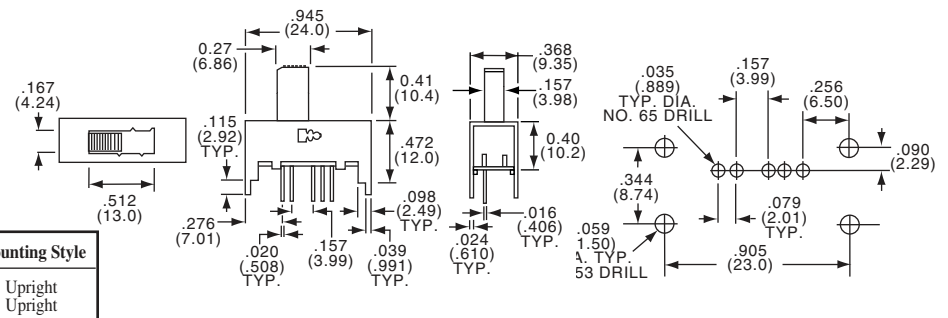

Tyco Electronics	Alcoswitch	Plating	Mounting Style
3-1437580-7	MSSA1450	Silver	Upright
3-1437580-8	MSSA1450G	Gold	Upright