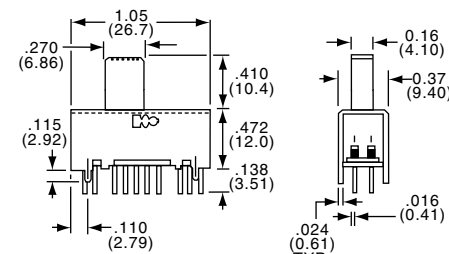

Tyco Electronics	Alcoswitch	Plating	Mounting Style
7-1437580-3	MSSA4450	Silver	Upright
7-1437580-4	MSSA4450G	Gold	Upright

4P4T