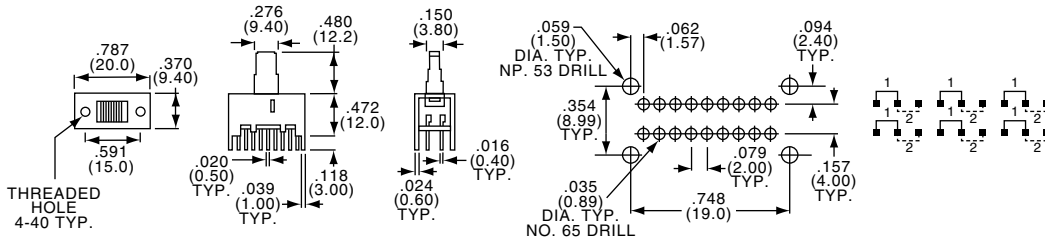

Slide Switches, Instrumentation Grade

SEE PAGE B20 FOR PRODUCT SPECIFICATIONS

6PDT

Tyco Electronics	Alcoswitch	Plating
9-1437576-0	MSS6250	Silver