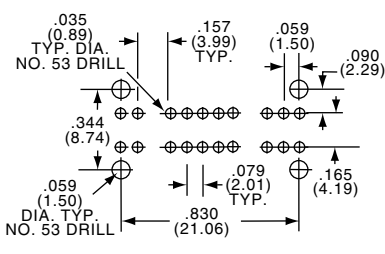

Tyco Electronics	Alcoswitch	Plating	Mounting Style
7-1437580-3	MSSA4450	Silver	Upright
7-1437580-4	MSSA4450G	Gold	Upright

4P4T