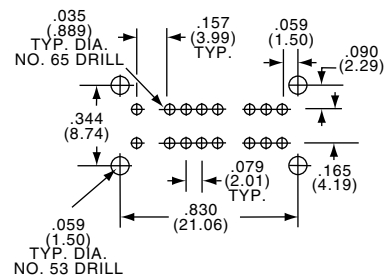

Slide Switches, Instrumentation Grade

SEE PAGE B26 FOR PRODUCT SPECIFICATIONS

4P3T

Tyco Electronics	Alcoswitch	Plating	Mounting Style
6-1437580-9	MSSA4350	Silver	Upright
7-1437580-0	MSSA4350G	Gold	Upright