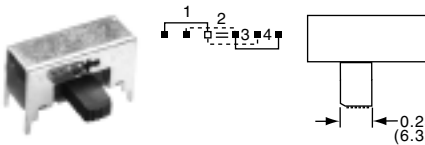

SP4T

MSSA1450

Tyco Electronics	Alcoswitch	Plating	Mounting Style
3-1437580-7	MSSA1450	Silver	Upright
3-1437580-8	MSSA1450G	Gold	Upright

SP4T

MSSA1450R

Tyco Electronics	Alcoswitch	Plating	Mounting Style
3-1437580-9	MSSA1450R	Silver	Rt. Angle
4-1437580-0	MSSA1450RG	Gold	Rt. Angle