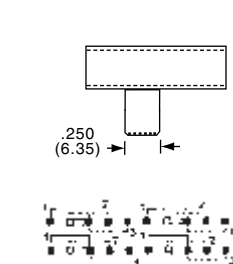

Slide Switches, Instrumentation Grade

SEE PAGE B26 FOR PRODUCT SPECIFICATIONS

4P3T

MSSA4350

Tyco Electronics	Alcoswitch	Plating	Mounting Style
6-1437580-9	MSSA4350	Silver	Upright
7-1437580-0	MSSA4350G	Gold	Upright