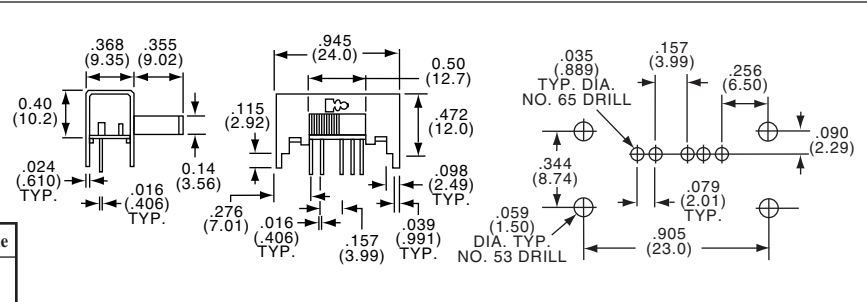

SP4T

MSSA1450

Tyco Electronics	Alcoswitch	Plating	Mounting Style
3-1437580-7	MSSA1450	Silver	Upright
3-1437580-8	MSSA1450G	Gold	Upright

SP4T

MSSA1450R

Tyco Electronics	Alcoswitch	Plating	Mounting Style
3-1437580-9	MSSA1450R	Silver	Rt. Angle
4-1437580-0	MSSA1450RG	Gold	Rt. Angle