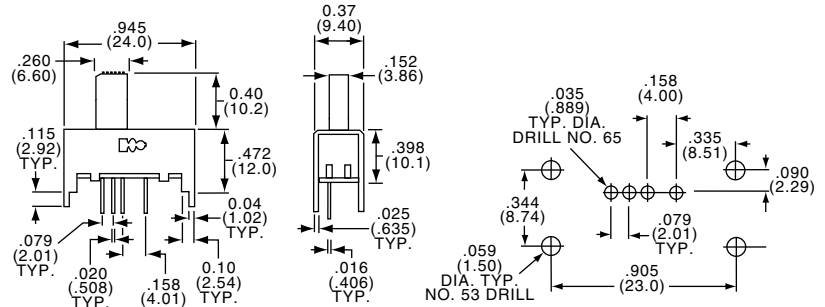

Slide Switches, Instrumentation Grade

MATERIAL SPECIFICATIONS:

Contacts .....Silver or gold over copper alloy
Case Material .....Cold rolled steel
Actuator Material .....Polyester UL94V-0
Terminals/Fixed Contacts.....Gold or silver plate over copper alloy
Terminal Seal .....Epoxy

ENVIRONMENTAL SPECIFICATIONS:

Operating Temperature.....-4°F to +185°F (-20°C to +85°C)
Storage Temperature.....-40°F to +212°F (-40°C to +100°C)
Solder Heat Resistance.....See page M3-4

TYPICAL PERFORMANCE CHARACTERISTICS:

Contact Rating .....Gold: 0.4 VA 20 VDC or peak AC
Silver: 300 mA @ 125 VAC
Initial Contact Resistance.....30 Milliohms max.
Contact Timing.....Make before break
Insulation Resistance .....1,000 Megohms min.
Dielectric Strength .....500 Volts RMS @ sea level
Actuation Force .....600±300/470 Grams average
Actuator Travel.....0.079" (2.01) approximate
Life Expectancy .....Up to 15,000 Cycles

SP3T

Tyco Electronics	Alcoswitch	Plating	Mounting Style
3-1437580-3	MSSA1350	Silver	Upright
3-1437580-4	MSSA1350G	Gold	Upright

SP3T

Tyco Electronics	Alcoswitch	Plating	Mounting Style
3-1437580-5	MSSA1350R	Silver	Rt. Angle
3-1437580-6	MSSA1350RG	Gold	Rt. Angle

SP4T

Tyco Electronics	Alcoswitch	Plating	Mounting Style
3-1437580-7	MSSA1450	Silver	Upright
3-1437580-8	MSSA1450G	Gold	Upright

SP4T

Tyco Electronics	Alcoswitch	Plating	Mounting Style
3-1437580-9	MSSA1450R	Silver	Rt. Angle
4-1437580-0	MSSA1450RG	Gold	Rt. Angle