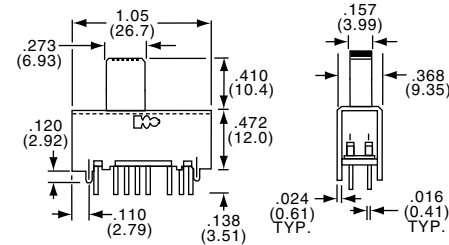

Slide Switches, Instrumentation Grade

SEE PAGE B26 FOR PRODUCT SPECIFICATIONS

4P3T

Tyco Electronics	Alcoswitch	Plating	Mounting Style
6-1437580-9	MSSA4350	Silver	Upright
7-1437580-0	MSSA4350G	Gold	Upright