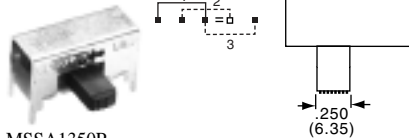

SP3T

MSSA1350

Tyco Electronics	Alcoswitch	Plating	Mounting Style
3-1437580-3	MSSA1350	Silver	Upright
3-1437580-4	MSSA1350G	Gold	Upright

SP3T

MSSA1350R

Tyco Electronics	Alcoswitch	Plating	Mounting Style
3-1437580-5	MSSA1350R	Silver	Rt. Angle
3-1437580-6	MSSA1350RG	Gold	Rt. Angle