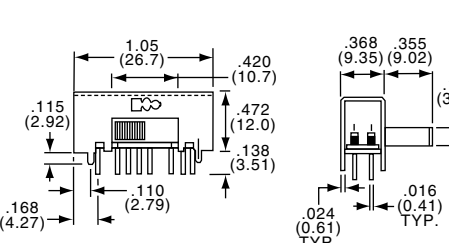

Slide Switches, Instrumentation Grade

SEE PAGE B26 FOR PRODUCT SPECIFICATIONS

4P3T

MSSA4350

Tyco Electronics	Alcoswitch	Plating	Mounting Style
6-1437580-9	MSSA4350	Silver	Upright
7-1437580-0	MSSA4350G	Gold	Upright