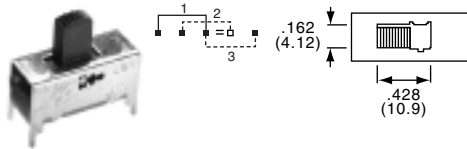

Slide Switches, Instrumentation Grade

MATERIAL SPECIFICATIONS:

Contacts .....Silver or gold over copper alloy
Case Material .....Cold rolled steel
Actuator Material .....Polyester UL94V-0
Terminals/Fixed Contacts.....Gold or silver plate over copper alloy
Terminal Seal .....Epoxy

ENVIRONMENTAL SPECIFICATIONS:

Operating Temperature.....-4°F to +185°F (-20°C to +85°C)
Storage Temperature.....-40°F to +212°F (-40°C to +100°C)
Solder Heat Resistance.....See page M3-4

TYPICAL PERFORMANCE CHARACTERISTICS:

Contact Rating .....Gold: 0.4 VA 20 VDC or peak AC
Silver: 300 mA @ 125 VAC
Initial Contact Resistance.....30 Milliohms max.
Contact Timing.....Make before break
Insulation Resistance .....1,000 Megohms min.
Dielectric Strength .....500 Volts RMS @ sea level
Actuation Force .....600±300/470 Grams average
Actuator Travel.....0.079" (2.01) approximate
Life Expectancy .....Up to 15,000 Cycles

SP3T

MSSA1350

Tyco Electronics	Alcoswitch	Plating	Mounting Style
3-1437580-3	MSSA1350	Silver	Upright
3-1437580-4	MSSA1350G	Gold	Upright