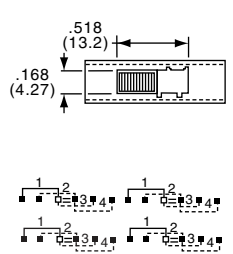

MSSA4450

Tyco Electronics	Alcoswitch	Plating	Mounting Style
7-1437580-3	MSSA4450	Silver	Upright
7-1437580-4	MSSA4450G	Gold	Upright

4P4T