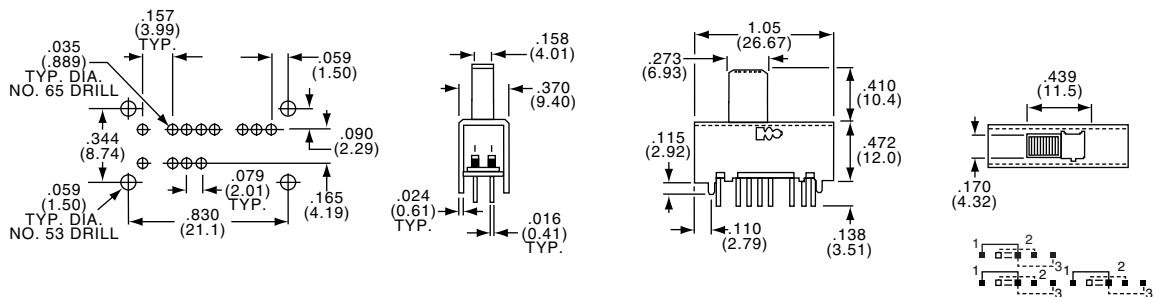

Slide Switches, Instrumentation Grade

SEE PAGE B26 FOR PRODUCT SPECIFICATIONS

3P3T

Tyco Electronics	Alcoswitch	Plating	Mounting Style
6-1437580-1	MSSA3350	Silver	Upright
6-1437580-2	MSSA3350G	Gold	Upright

3P3T