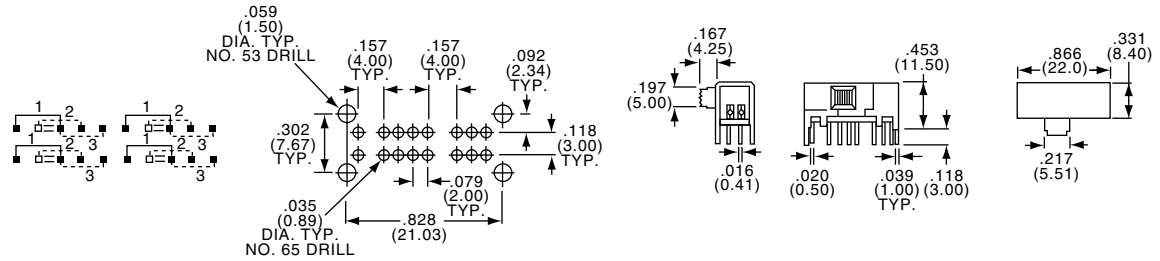

Slide Switches, Instrumentation Grade

SEE PAGE B20 FOR PRODUCT SPECIFICATIONS

B
MSS Series

4P3T

MSS4300R

Tyco Electronics	Alcoswitch	Plating
7-1437576-7	MSS4300R	Silver
7-1437576-8	MSS4300RG	Gold

4P3T

MSS4350R