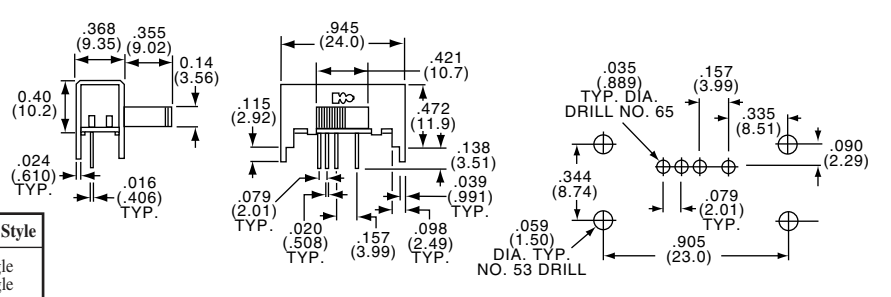

SP3T

MSSA1350

Tyco Electronics	Alcoswitch	Plating	Mounting Style
3-1437580-3	MSSA1350	Silver	Upright
3-1437580-4	MSSA1350G	Gold	Upright

SP3T

MSSA1350R

Tyco Electronics	Alcoswitch	Plating	Mounting Style
3-1437580-5	MSSA1350R	Silver	Rt. Angle
3-1437580-6	MSSA1350RG	Gold	Rt. Angle