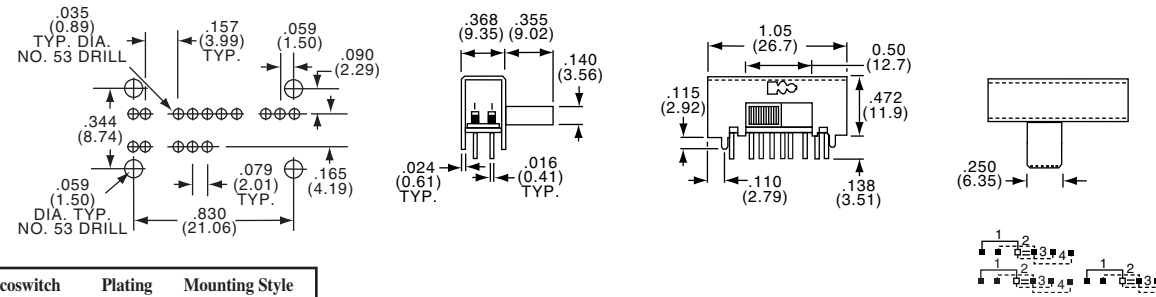

3P4T

MSSA3450

Tyco Electronics	Alcoswitch	Plating	Mounting Style
6-1437580-5	MSSA3450	Silver	Upright
6-1437580-6	MSSA3450G	Gold	Upright

3P4T

MSSA3450R

Tyco Electronics	Alcoswitch	Plating	Mounting Style
6-1437580-7	MSSA3450R	Silver	Rt. Angle
6-1437580-8	MSSA3450RG	Gold	Rt. Angle