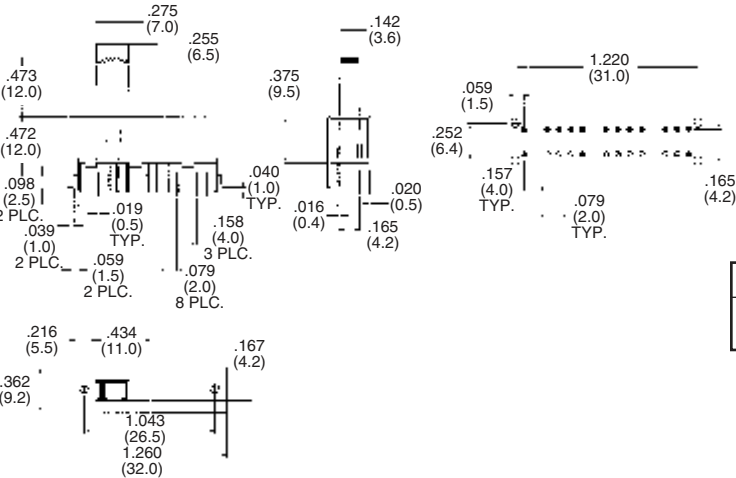

Tyco Electronics	Alcoswitch	Plating
9-1437576-3	MSS6350	Silver
—	MSS6350G	Gold