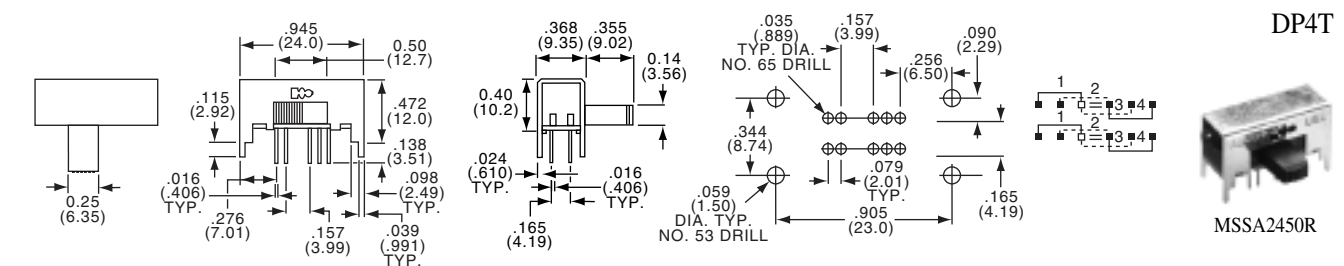

MSSA2450R

Tyco Electronics	Alcoswitch	Plating	Mounting Style
5-1437580-9	MSSA2450R	Silver	Rt. Angle
6-1437580-0	MSSA2450RG	Gold	Rt. Angle