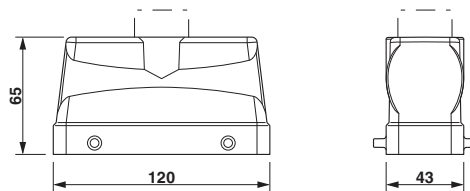

Accessories

Full screw connection

Cable gland - HC-K-KV-M25(11-17) - 1690639

Plastic screw connection up to 5 bar, thread length: 8 mm, cable diameter: 11 - 17 mm, WAF 29, screw connection: M25

Cable gland - HC-M-KV-M25(11-16) - 1690574

Metal screw connection up to 5 bar, thread length: 7 mm, cable diameter: 11 - 16 mm, WAF 27, screw connection: M25

Cable gland - HC-M-KV-M25(14-21) - 1646007

Metal screw connection up to 5 bar, thread length: 7 mm, cable diameter: 14 - 21 mm, WAF 34, screw connection: M25

Special cable screw connection M25, brass nickel-plated, grommet with 10 mm and 11 mm holes

Drawings

Dimensioned drawing

Dimensional drawing