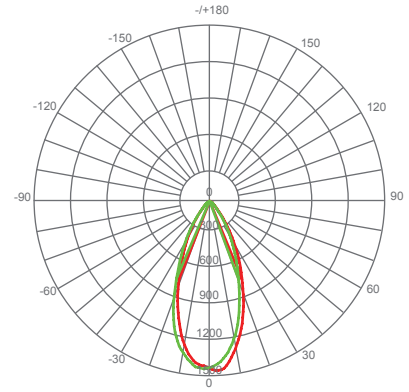

Product Photometric Data

Euri Lighting | A Division of IRTRONIX Inc.

20900 Normandie Avenue Bldg. B, Torrance, CA 90502 | Tel: 310.787.1100 | Fax: 310.787.1166 | www.eurilighting.com
©2020 Euri Lighting. All Rights Reserved