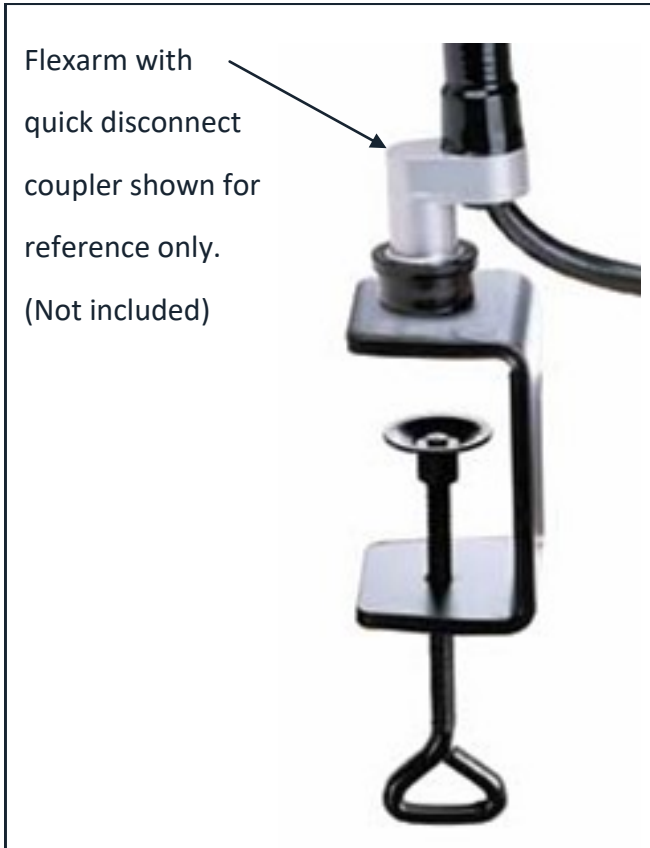

QUICK COUPLER C-CLAMP BASE

PACK-066 C-Clamp Base for Quick Disconnect Flexarms and Lamps

Included parts shown below

Compatibility	Moffatt quick disconnect flexarms and Lamps
Mounting	C-Clamp base attaches to any surface up to two inches thick