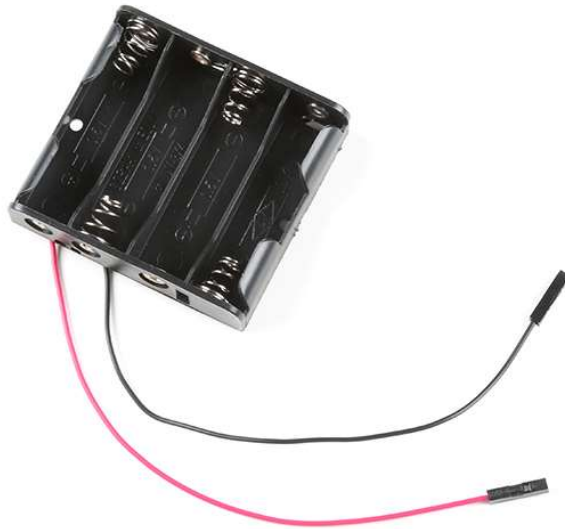

Battery Holder - 4xAA (Female Connectors)

PRT-16719

This is a simple 4 cell AA battery holder. The 5 inch cable is terminated with female jumper ends.

<https://www.sparkfun.com/products/16719> 12-1-2022