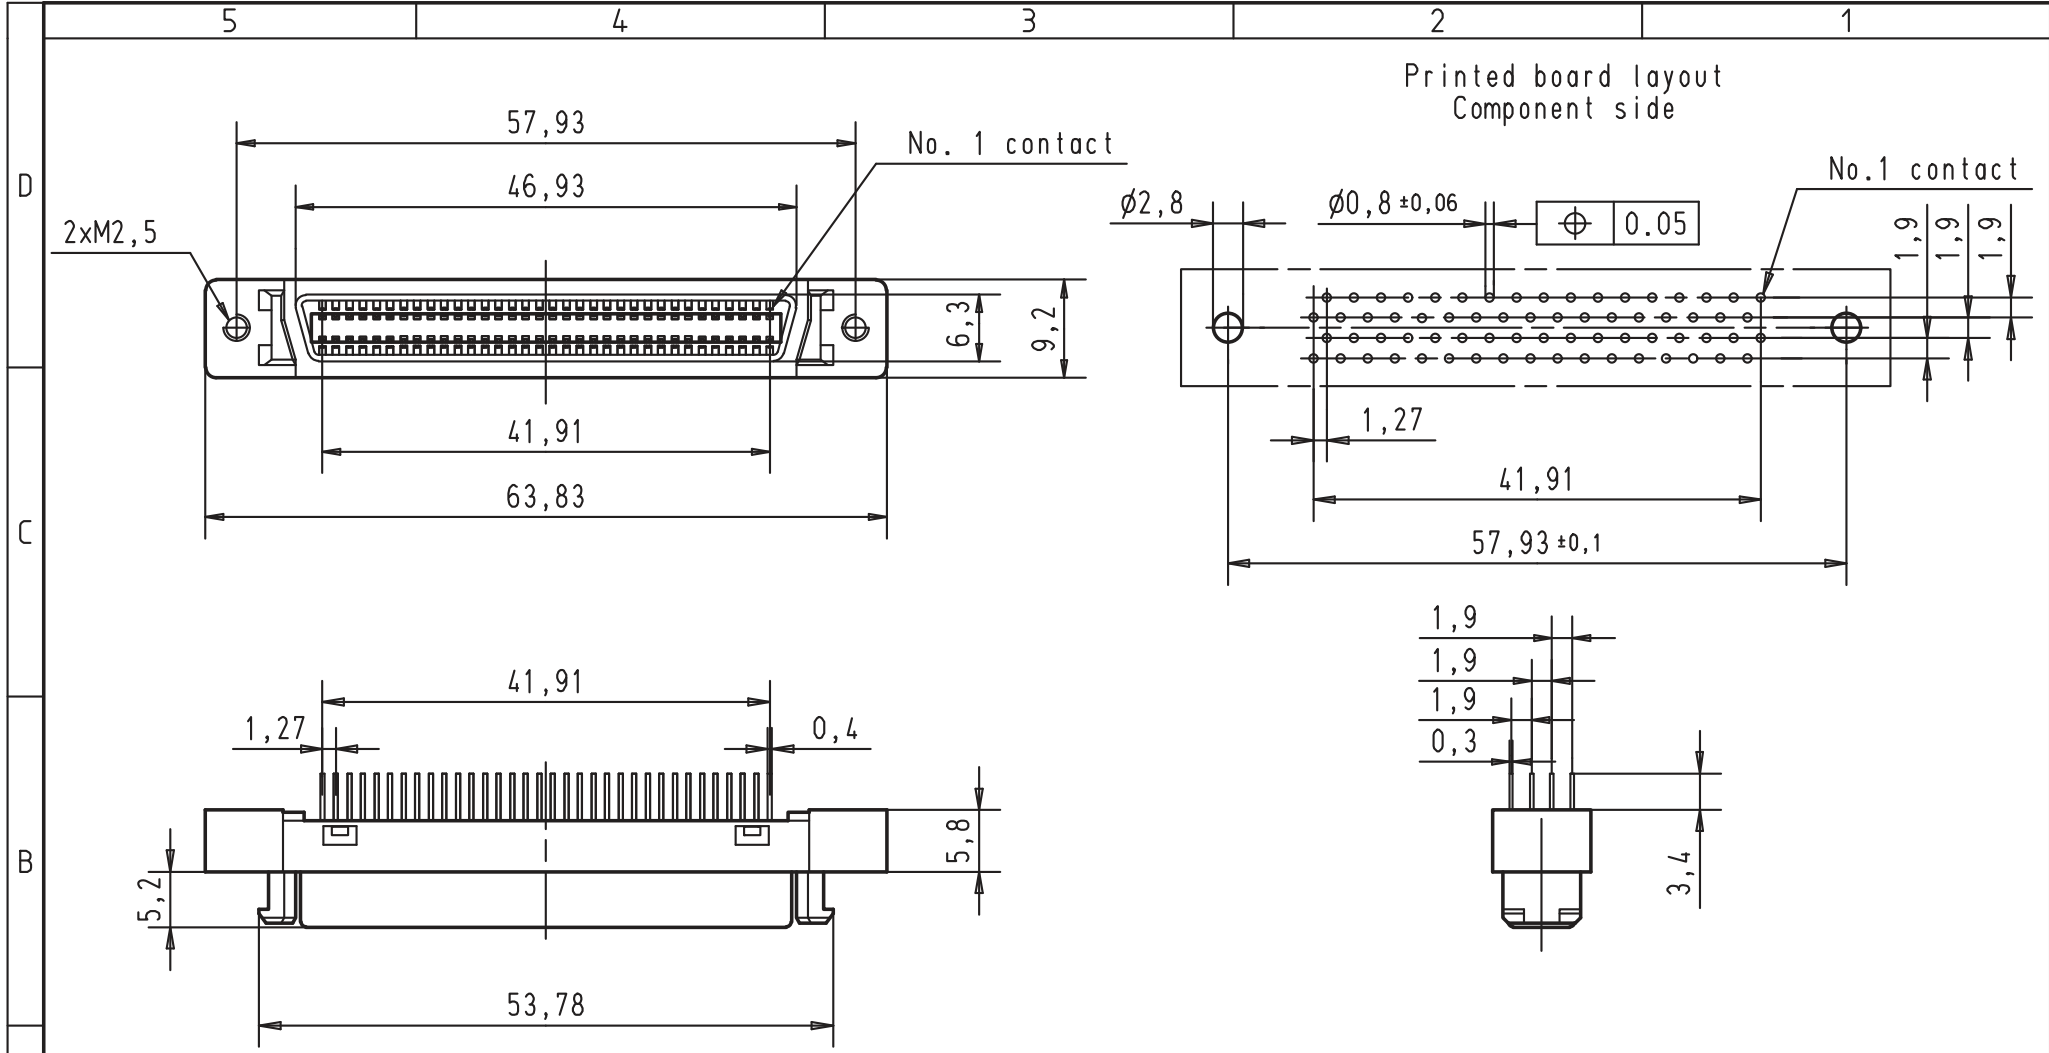

Alle Rechte vorbehalten/ All rights reserved

D
C
B
A

				Detail.	21 JUN 01	S G	 All Dim. in mm Orig. Size DIN A 4	<i>har.mik</i> ® 1/0 bellow 68 poles female connector with straight solder pins and fixed latching	Maßstab/ Scale 1,5:1	
			Insp.							
			Stand.							
27686	21 JUN 01	S G	HARTING EURL F-95972 Paris					TB 60 11 068 5102	Blatt/ Page 1 / 1	
Mod.	Dat.	Name						Sub.		