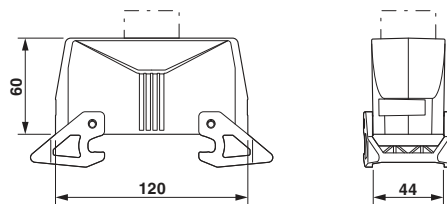

- good shielding in the event of electromagnetic interference

Key Commercial Data

Packing unit	1 STK
Custom tariff number	85389099
Country of origin	China

Technical data

Dimensions

Height	60 mm
Width	44 mm
Length	120 mm

Housing - HC-STA-B24-HLWD-1TTP21-EL-AL - 1412802

Technical data

General

Note	for contact inserts HC-B24, BB46, D64, DD108, HV10/16, M
Size	B24
Housing type	Sleeve housing
Locking type	With double locking latch
No. of cable outlets	1
Cable exit	straight
Screw connection	none
Type of the screw connection	1x Pg21
Housing material	Die-cast aluminum, salt water resistant
Housing surface material	Uncoated
Material lock	PA

Drawings

Dimensional drawing

Dimensional drawing

Classifications

eCl@ss

eCl@ss 5.1	27143424
eCl@ss 6.0	27143423
eCl@ss 8.0	27440202
eCl@ss 9.0	27440202

ETIM

ETIM 5.0	EC000437
----------	----------