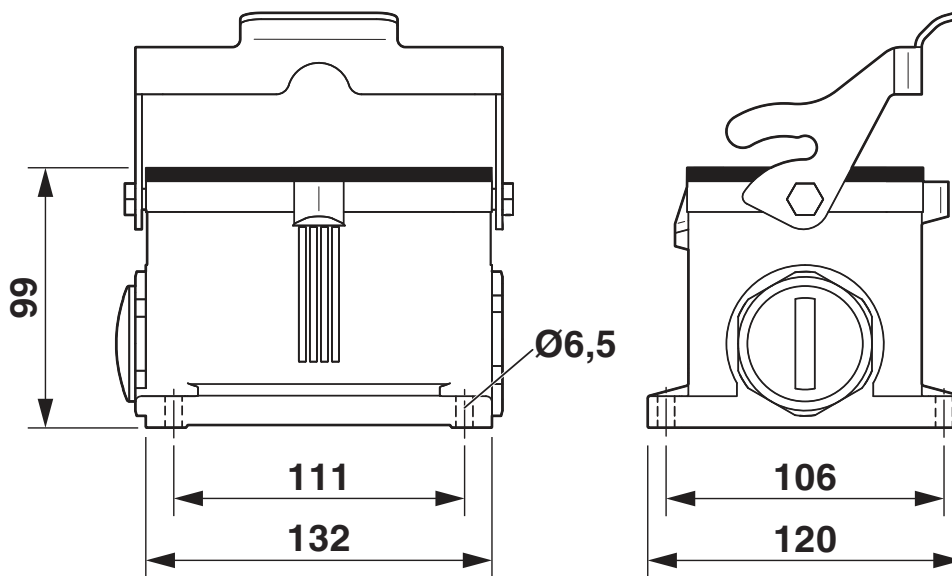

1424866

<https://www.phoenixcontact.com/us/products/1424866>

Drawings

Dimensional drawing

Dimensional drawing