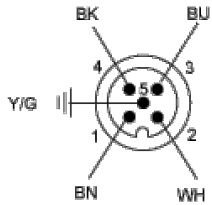

Package 2 width	11.81 in (30 cm)
Package 2 Length	15.75 in (40 cm)

Offer Sustainability

California proposition 65	WARNING: This product can expose you to chemicals including: Diisononyl phthalate (DINP), which is known to the State of California to cause cancer, and Di-isodecyl phthalate (DIDP), which is known to the State of California to cause birth defects or other reproductive harm. For more information go to www.P65Warnings.ca.gov
REACH Regulation	REACH Declaration
EU RoHS Directive	Pro-active compliance (Product out of EU RoHS legal scope) EU RoHS Declaration
Mercury free	Yes
RoHS exemption information	Yes

Contractual warranty

Warranty	18 months
----------	-----------

Dimensions

(1) Pg 13.5 cable gland

Connections and Schemes

BN : Brown
BK : Black
BU : Blue
Y/G : Yellow / Green
WH : White