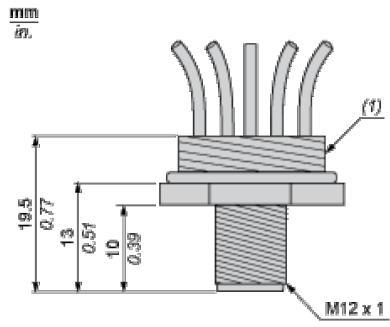

Complementary

Cable length	3.94 in (100 mm)
Total number of wires	5
Electrical connection	1 male connector M12 5 straight
Cable connector fixing	Screw-on
Body Material	Metal
Insulation resistance	> 1000000000 Ohm
Maximum resistance across terminals	5000 mOhm
[Ue] rated operational voltage	30 V AC 36 V DC
Net Weight	0.06 lb(US) (0.025 kg)

Packing Units

Unit Type of Package 1	PCE
Package 1 Height	1.14 in (2.9 cm)
Package 1 width	1.97 in (5 cm)
Package 1 Length	5.67 in (14.4 cm)
Unit Type of Package 2	S02
Number of Units in Package 2	100
Package 2 Weight	6.62 lb(US) (3.003 kg)
Package 2 Height	5.91 in (15 cm)

Package 2 width	11.81 in (30 cm)
Package 2 Length	15.75 in (40 cm)

Offer Sustainability

California proposition 65	WARNING: This product can expose you to chemicals including: Diisononyl phthalate (DINP), which is known to the State of California to cause cancer, and Di-isodecyl phthalate (DIDP), which is known to the State of California to cause birth defects or other reproductive harm. For more information go to www.P65Warnings.ca.gov
REACH Regulation	REACH Declaration
EU RoHS Directive	Pro-active compliance (Product out of EU RoHS legal scope) EU RoHS Declaration
Mercury free	Yes
RoHS exemption information	Yes

Contractual warranty

Warranty	18 months
----------	-----------

Dimensions

(1) Pg 13.5 cable gland

Connections and Schemes

BN : Brown
BK : Black
BU : Blue
Y/G : Yellow / Green
WH : White