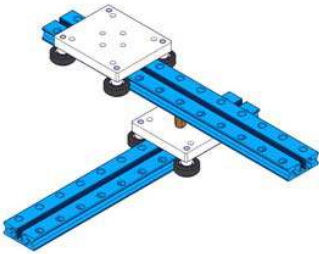

Slide Beam0824-192-Blue (Pair)

SKU: 60046 Weight: 90.00 Gram

What Is Slider Beam0824-192-Blue?

Slider Beam0824-192-Blue is a series of structural parts which can drive other parts with tackles. On the surface there are assemble holes with 16mm distance between each other, so it can be used with other parts as a whole structure

Features of the Slider Beam0824-176-Blue

- ? Made from 6061 aluminum extrusion, anodized surface;
- ? Threaded slot enables easy and flexible connection;
- ? With holes on 16mm increments;
- ? Sold in Packs of 2;

Building Examples:

Size Chart:

Specifications

SKU	60046
Product Name	Slide Beam0824-192-Blue (Pair)
Total Weight	90 g
Package Content (Quantity x Part Name)	2 x Slide Beam0824-192-Blue

<https://sketchfab.com/models/d94cb703390d4e1ca60acc268a5d77d1/embed>