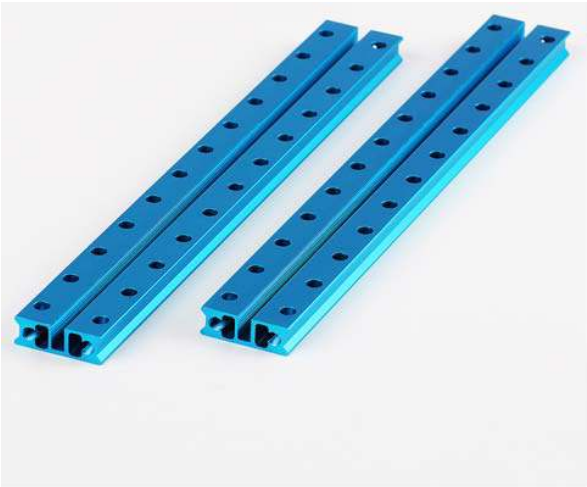

Slide Beam0824-192-Blue (Pair)

SKU: 60046 Weight: 90.00 Gram

What Is Slider Beam0824-192-Blue?

Slider Beam0824-192-Blue is a series of structural parts which can drive other parts with tackles. On the surface there are assemble holes with 16mm distance between each other, so it can be used with other parts as a whole structure

Features of the Slider Beam0824-176-Blue

- ? Made from 6061 aluminum extrusion, anodized surface;
- ? Threaded slot enables easy and flexible connection;
- ? With holes on 16mm increments;
- ? Sold in Packs of 2;

Building Examples:

Size Chart:

Specifications

SKU	60046
Product Name	Slide Beam0824-192-Blue (Pair)
Total Weight	90 g
Package Content (Quantity x Part Name)	2 x Slide Beam0824-192-Blue

<https://sketchfab.com/models/d94cb703390d4e1ca60acc268a5d77d1/embed>

<https://store.makeblock.com/slider-beam0824-192-blue-pair/2-19-19>