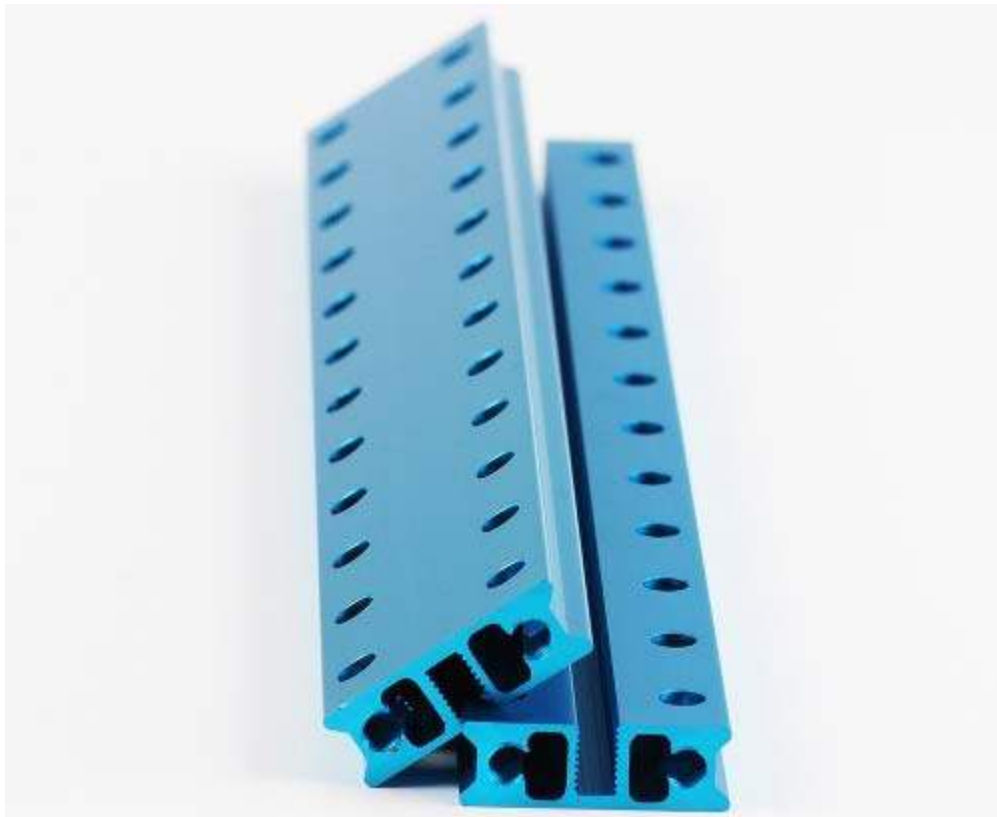

Slide Beam0824-192-Blue (Pair)

SKU: 60046 Weight: 90.00 Gram

What Is Slider Beam0824-192-Blue?

Slider Beam0824-192-Blue is a series of structural parts which can drive other parts with tackles. On the surface there are assemble holes with 16mm distance between each other, so it can be used with other parts as a whole structure

Features of the Slider Beam0824-176-Blue

- ? Made from 6061 aluminum extrusion, anodized surface;
- ? Threaded slot enables easy and flexible connection;
- ? With holes on 16mm increments;
- ? Sold in Packs of 2;

Building Examples:

Size Chart:

Specifications

SKU	60046
Product Name	Slide Beam0824-192-Blue (Pair)
Total Weight	90 g
Package Content (Quantity x Part Name)	2 x Slide Beam0824-192-Blue

<https://sketchfab.com/models/d94cb703390d4e1ca60acc268a5d77d1/embed>