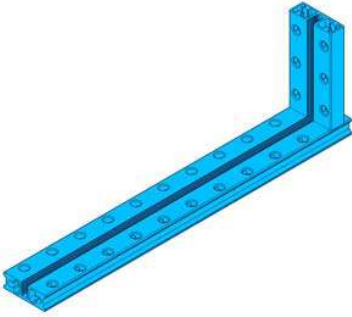

Slide Beam0824-192-Blue (Pair)

SKU: 60046 Weight: 90.00 Gram

What Is Slider Beam0824-192-Blue?

Slider Beam0824-192-Blue is a series of structural parts which can drive other parts with tackles. On the surface there are assemble holes with 16mm distance between each other, so it can be used with other parts as a whole structure

Features of the Slider Beam0824-176-Blue

- ? Made from 6061 aluminum extrusion, anodized surface;
- ? Threaded slot enables easy and flexible connection;
- ? With holes on 16mm increments;
- ? Sold in Packs of 2;

Building Examples:

Size Chart:

Specifications

SKU	60046
Product Name	Slide Beam0824-192-Blue (Pair)
Total Weight	90 g
Package Content (Quantity x Part Name)	2 x Slide Beam0824-192-Blue

<https://sketchfab.com/models/d94cb703390d4e1ca60acc268a5d77d1/embed>