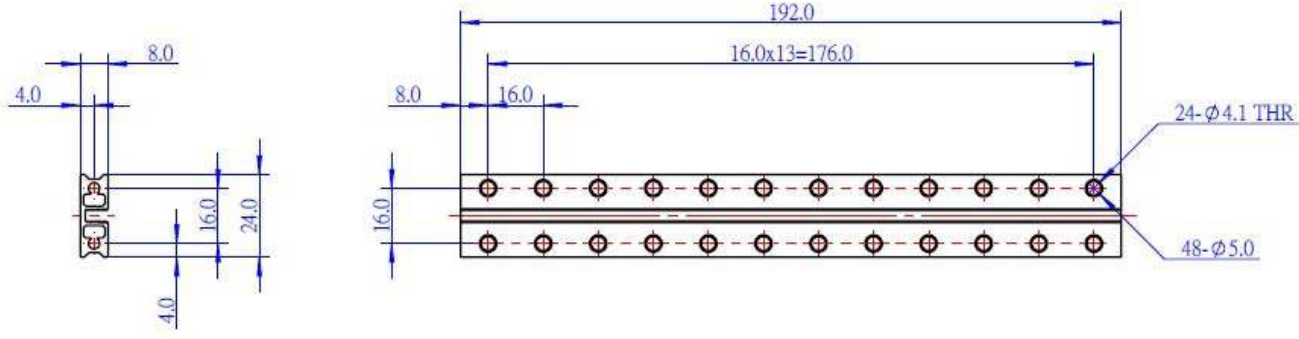

Slide Beam0824-192-Blue (Pair)

SKU: 60046 Weight: 90.00 Gram

What Is Slider Beam0824-192-Blue?

Slider Beam0824-192-Blue is a series of structural parts which can drive other parts with tackles. On the surface there are assemble holes with 16mm distance between each other, so it can be used with other parts as a whole structure

Features of the Slider Beam0824-176-Blue

- ? Made from 6061 aluminum extrusion, anodized surface;
- ? Threaded slot enables easy and flexible connection;
- ? With holes on 16mm increments;
- ? Sold in Packs of 2;

Building Examples:

Size Chart:

Specifications

SKU	60046
Product Name	Slide Beam0824-192-Blue (Pair)
Total Weight	90 g
Package Content (Quantity x Part Name)	2 x Slide Beam0824-192-Blue

<https://sketchfab.com/models/d94cb703390d4e1ca60acc268a5d77d1/embed>