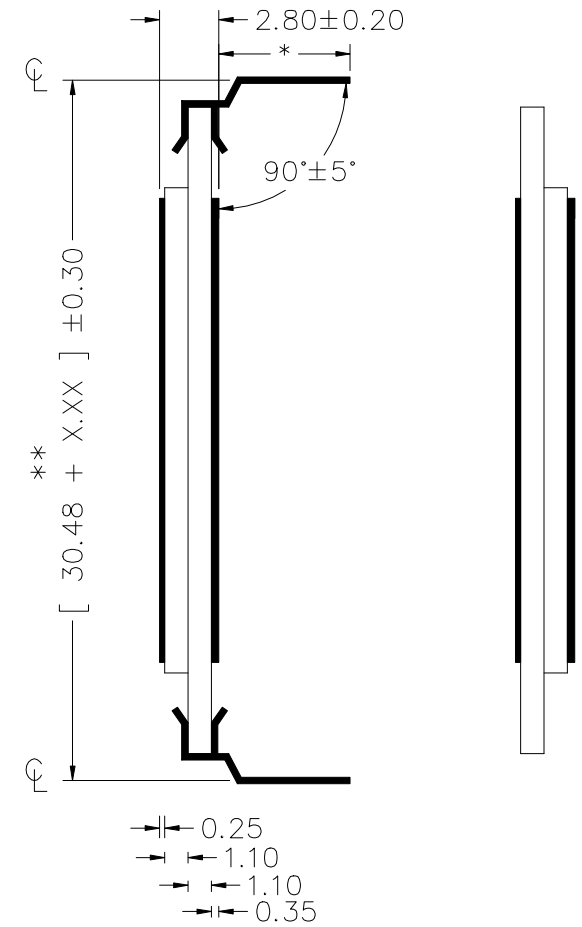

VI-422-DP, VI-422-2

DRIVER : OKI MSM58292, HD61603

-DP

-2