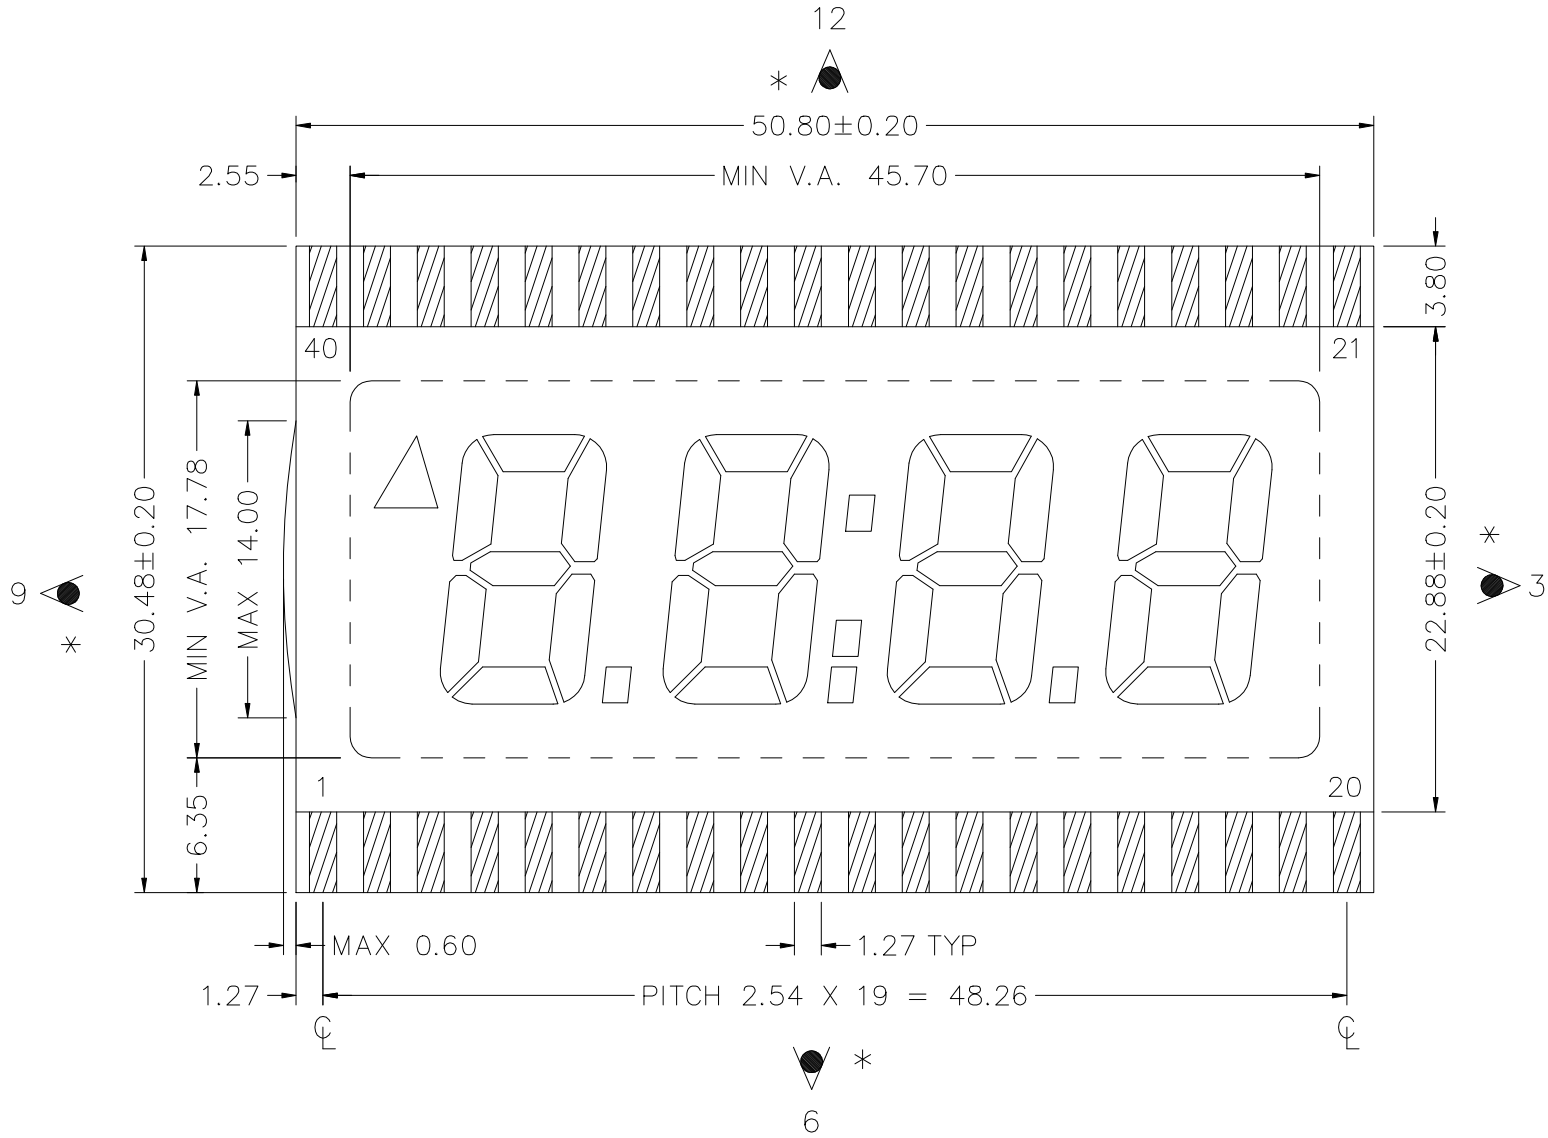

VI-422-DP, VI-422-2

DRIVER : OKI MSM58292, HD61603

-DP

-2