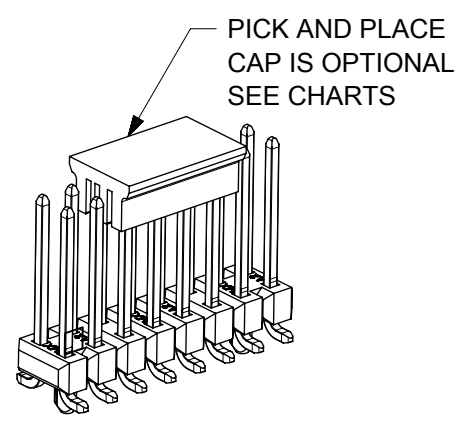

PCB LAYOUT: COMPONENT SIDE  
(FOR CKT 04,06 AND 08 REFER SHEET 2)

PEG OPTIONS  
NO PEG  
1.40 = SHORT PEG  
3.30 = LONG PEG

SOLDER PAD FOR CKTS WITHOUT PEGS

SOLDER PAD FOR CKTS WITH PEGS

NOTES:

- HOUSING MATERIAL: LCP, UL 94V-0 COLOR: BLACK  
PIN MATERIAL: COPPER ALLOY
- FINISH:  
124 = BRIGHT TIN: 3.81 MICROMETERS MIN OVER MATTE NICKEL  
207 = SELECT GOLD: 0.38 MICROMETERS MIN IN CONTACT AREA  
SELECT BRIGHT TIN: 2.0 MICROMETERS MIN IN SMT TAIL BOTH OVER NICKEL.  
206 = SELECT GOLD: 0.75 MICROMETERS MIN IN CONTACT AREA  
SELECT BRIGHT TIN: 2.0 MICROMETERS MIN IN SMT TAIL BOTH OVER NICKEL.  
197 = REFLOW MATTE TIN: 1.52 MICROMETERS MIN OVER MATTE NICKEL  
222 = MATTE TIN: 2.54 MICROMETERS MIN OVER MATTE NICKEL  
118 = BRIGHT TIN: 1.52 MICROMETERS MIN OVER NICKEL
- PRODUCT SPECIFICATION: PS-71308
- PACKAGING SPECIFICATION: SEE CHART
- COSMETIC SPECIFICATION: PS-45499-002 CLASS B
- SOLDERABILITY SPECIFICATION: SMES-152