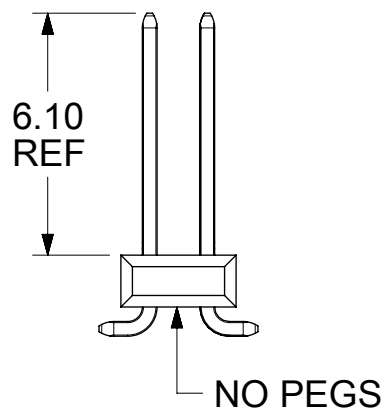

PARTS ON THIS SHEET ARE
WITHOUT PEGS
WITH 6.10 MATING LENGTH
CONTINUED FROM SHEET 2

THIS DRAWING CONTAINS INFORMATION THAT IS PROPRIETARY TO MOLEX ELECTRONIC TECHNOLOGIES, LLC AND SHOULD NOT BE USED WITHOUT WRITTEN PERMISSION									
DIMENSION UNITS	SCALE	CURRENT REV DESC:							
mm	1:1								
GENERAL TOLERANCES (UNLESS SPECIFIED)		EC NO: 743966			CGRID HEADER ASSY VERTICAL DUAL ROW SMT				
ANGULAR TOL	± °	DRWN: DANUSA 2022/10/27							
4 PLACES	±	CHK'D: SUAIFR 2023/03/31							
3 PLACES	±	APPR: MRAMAKRISHNA 2023/03/31							
2 PLACES	± 0.13	INITIAL REVISION:			PRODUCT CUSTOMER DRAWING				
1 PLACE	± 0.25	DRWN: KSAMIEC 2017/09/07			DOCUMENT NUMBER		DOC TYPE	DOC PART	REVISION
0 PLACES	± 0.0	APPR: FSMITH 2018/07/03			713080000-SD		PSD	000	A9
DRAFT WHERE APPLICABLE MUST REMAIN WITHIN DIMENSIONS		THIRD ANGLE PROJECTION	DRAWING	SERIES	MATERIAL NUMBER		CUSTOMER		SHEET NUMBER
			B-SIZE	71308					4 OF 10

DOCUMENT STATUS	P1	RELEASE DATE	2023/03/31	07:34:54