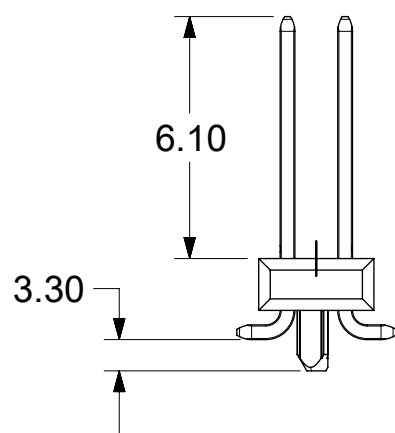

PARTS ON THIS SHEET
HAVE LONG PEGS
WITH A MATING HEIGHT OF 6.10

THIS DRAWING CONTAINS INFORMATION THAT IS PROPRIETARY TO MOLEX ELECTRONIC TECHNOLOGIES, LLC AND SHOULD NOT BE USED WITHOUT WRITTEN PERMISSION									
DIMENSION UNITS	SCALE	CURRENT REV DESC:			molex CGRID HEADER ASSY VERTICAL DUAL ROW SMT				
mm	1:1								
GENERAL TOLERANCES (UNLESS SPECIFIED)		EC NO: 743966			PRODUCT CUSTOMER DRAWING				
ANGULAR TOL	± °	DRWN: DANUSA 2022/10/27			DOCUMENT NUMBER				
4 PLACES	±	CHK'D: SUAIFR 2023/03/31			713080000-SD				
3 PLACES	±	APPR: MRAMAKRISHNA 2023/03/31			DOC TYPE DOC PART REVISION				
2 PLACES	± 0.13	INITIAL REVISION:			PSD 000 A9				
1 PLACE	± 0.25	DRWN: KSAMIEC 2017/09/07			MATERIAL NUMBER CUSTOMER SHEET NUMBER				
0 PLACES	± 0.0	APPR: FSMITH 2018/07/03			71308 6 OF 10				
DRAFT WHERE APPLICABLE MUST REMAIN WITHIN DIMENSIONS		THIRD ANGLE PROJECTION	DRAWING	SERIES					
			B-SIZE	71308					

9 8 7 6 5 4 3 2 1