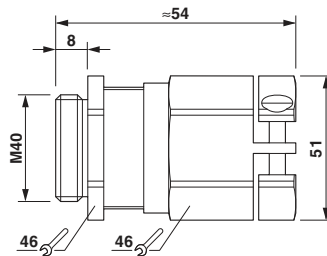

#### Dimensions

Length	54 mm
Length without connecting thread	46 mm
Wrench size, union nut	46 mm
Wrench size, support	46 mm
Hexagon angular dimension GRP	51 mm
Length of the connecting thread	8 mm
Feed-through hole diameter	40.1 mm ... 40.3 mm
External cable diameter	16 mm ... 28 mm
Clamping range of the strain relief clip	16.00 mm ... 28.00 mm

## Technical data

## Drawings

Dimensional drawing