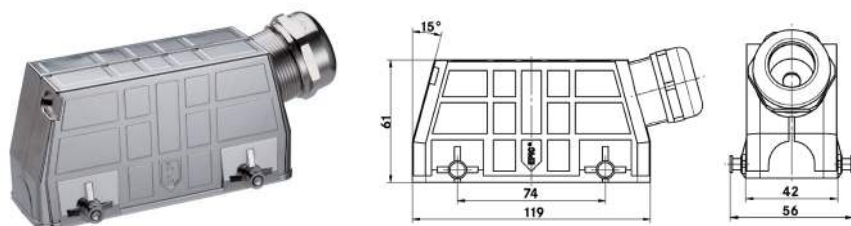

EPIC® ULTRA HB 24 hood

Hood with double lever bolts

all dimensions are in mm

Technical data

IP Protection class: UL 50E Type 12
IP65

Complete the installation

 ULTRA HB covers
page 429

Approvals

Part number	Brush included	Cable OD mm	Min. OD for braided shield mm
Side entry			
70250219	no	7 - 15	—
70250220	no	11 - 21	—
70250221	yes	11 - 21	8

EPIC® ULTRA HB 24 panel mount base

Panel mount base with double levers

all dimensions are in mm

Technical data

IP Protection class: UL 50E Type 12
IP65

Complete the installation

 ULTRA HB covers
page 429

Approvals

Dust cover included	Part number
no	70250222

If not otherwise specified, all values relating to the product are nominal values.
Photographs are not to scale and are not true representations of the products in question.