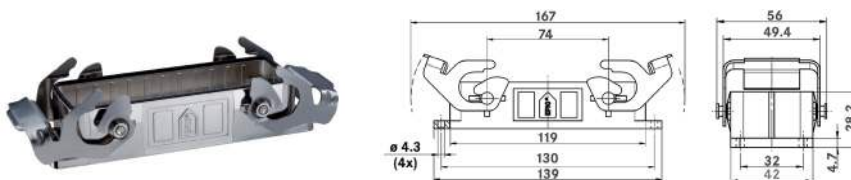

EPIC® ULTRA HB 24 hood

Hood with double lever bolts

all dimensions are in mm

Technical data

IP Protection class: UL 50E Type 12
IP65

Complete the installation

 ULTRA HB covers
page 429

Approvals

Part number	Brush included	Cable OD mm	Min. OD for braided shield mm
Side entry			
70250219	no	7 - 15	—
70250220	no	11 - 21	—
70250221	yes	11 - 21	8

EPIC® ULTRA HB 24 panel mount base

Panel mount base with double levers

all dimensions are in mm

Technical data

IP Protection class: UL 50E Type 12
IP65

Complete the installation

 ULTRA HB covers
page 429

Approvals

Dust cover included	Part number
no	70250222

If not otherwise specified, all values relating to the product are nominal values.
Photographs are not to scale and are not true representations of the products in question.