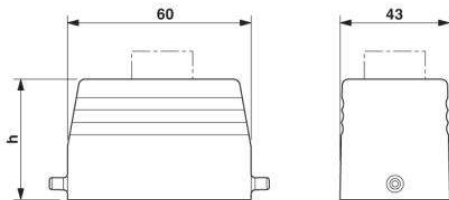

Housing type	Sleeve housings
Locking type	for single locking latch
Cable exit	Lateral
Type of the screw connection	1x M25
Degree of protection	IP65
Ambient temperature (operation)	-40 °C ... 125 °C
Housing material	Aluminum, die-cast
Housing surface material	Powder-coated, gray

Certificates / Approvals

Certification

GOST

Diagrams/Drawings

Dimensioned drawing