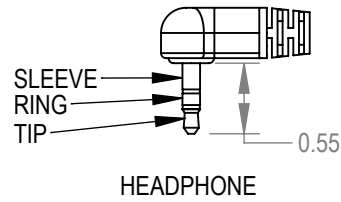

WIRING TABLE		
HEADPHONE	CONDUCTOR	PHONE JACK
TIP	BLACK	TIP
RING	WHITE	RING
SLEEVE	GREEN	SLEEVE

NOTE FOR CABLE:
 NUMBER OF CONDUCTORS: 3
 CONDUCTOR AWG: 24 AWG
 WORKING VOLTAGE: 300V
 TEMPERATURE RANGE: -20° THRU 80 °C
 SHIELDING: PAPER
 JACKET: PVC
 INSULATION: PVC
 STYLE: UL 2464
 CABLE OD: 5.1 ± 2.5MM
 COLOR: GREY

NOTE FOR PLUGS:
 MATERIAL: PVC
 COLOR: GREY

PACKAGE: INDIVIDUAL PE BAG

ROHS COMPLAINT

PHONE JACK

ALL DIMENSIONS ARE IN INCHES TOLERANCES UNLESS SPECIFIED X.X ±.020 X.XX ±.010 X.XXX ±.005 > ±1°	DRAWN BY BMN	THIS DOCUMENT IS CONFIDENTIAL AND IS THE SOLE PROPERTY OF CREST ELECTRONICS, INC. ANY REPRODUCTION IN PART OR WHOLE WITHOUT WRITTEN PERMISSION IS PROHIBITED	
	DATE 12/02/20	 DESCRIPTION CABLE, TV JUMPER, 1/4 3C RA, 1/8 3C RA, GREY, 3FT	
	APPROVED BY BMN		
	DATE 12/02/20	SIZE A	DWG. NO. 3803QS-ND
THIRD ANGLE PROJECTION	SCALE: NTS	SHEET 1 OF 1	