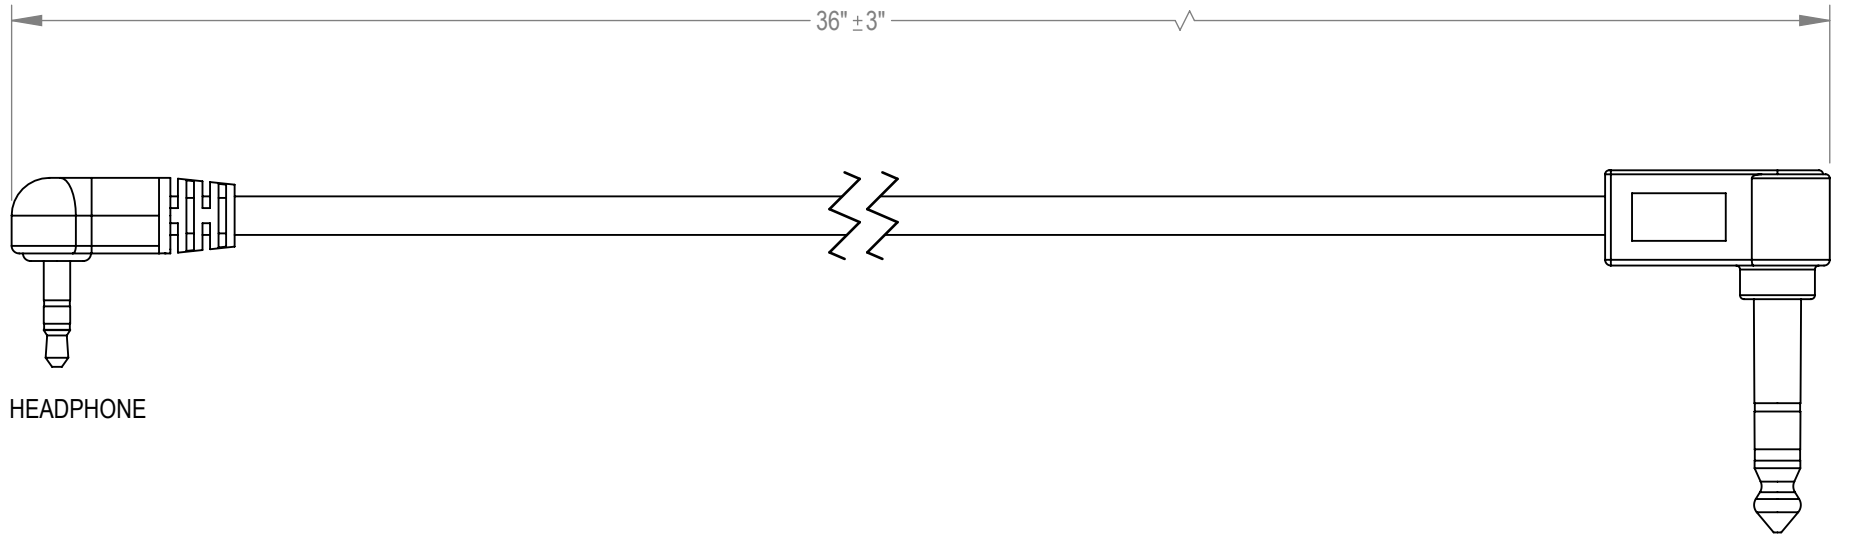

WIRING TABLE		
HEADPHONE	CONDUCTOR	PHONE JACK
TIP	BLACK	TIP
RING	WHITE	RING
SLEEVE	GREEN	SLEEVE

NOTE FOR CABLE:
 NUMBER OF CONDUCTORS: 3
 CONDUCTOR AWG: 24 AWG
 WORKING VOLTAGE: 300V
 TEMPERATURE RANGE: -20° THRU 80 °C
 SHIELDING: PAPER
 JACKET: PVC
 INSULATION: PVC
 STYLE: UL 2464
 CABLE OD: 5.1 ± 2.5MM
 COLOR: GREY

NOTE FOR PLUGS:
 MATERIAL: PVC
 COLOR: GREY

PACKAGE: INDIVIDUAL PE BAG

ROHS COMPLAINT

PHONE JACK

ALL DIMENSIONS ARE IN INCHES TOLERANCES UNLESS SPECIFIED X.X ±.020 X.XX ±.010 X.XXX ±.005 > ±1°	DRAWN BY BMN	THIS DOCUMENT IS CONFIDENTIAL AND IS THE SOLE PROPERTY OF CREST ELECTRONICS, INC. ANY REPRODUCTION IN PART OR WHOLE WITHOUT WRITTEN PERMISSION IS PROHIBITED	
	DATE 12/02/20	 DESCRIPTION CABLE, TV JUMPER, 1/4 3C RA, 1/8 3C RA, GREY, 3FT	
	APPROVED BY BMN		
	DATE 12/02/20	SIZE A	DWG. NO. 3803QS-ND
THIRD ANGLE PROJECTION	SCALE: NTS	SHEET 1 OF 1	