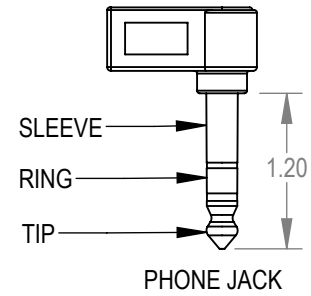

WIRING TABLE		
HEADPHONE	CONDUCTOR	PHONE JACK
TIP	BLACK	TIP
RING	WHITE	RING
SLEEVE	GREEN	SLEEVE

NOTE FOR CABLE:
 NUMBER OF CONDUCTORS: 3
 CONDUCTOR AWG: 24 AWG
 WORKING VOLTAGE: 300V
 TEMPERATURE RANGE: -20° THRU 80 °C
 SHIELDING: PAPER
 JACKET: PVC
 INSULATION: PVC
 STYLE: UL 2464
 CABLE OD: 5.1 ± 2.5MM
 COLOR: GREY

NOTE FOR PLUGS:
 MATERIAL: PVC
 COLOR: GREY

PACKAGE: INDIVIDUAL PE BAG

ROHS COMPLAINT

PHONE JACK

ALL DIMENSIONS ARE IN INCHES TOLERANCES UNLESS SPECIFIED X.X ±.020 X.XX ±.010 X.XXX ±.005 > ±1°	DRAWN BY BMN	THIS DOCUMENT IS CONFIDENTIAL AND IS THE SOLE PROPERTY OF CREST ELECTRONICS, INC. ANY REPRODUCTION IN PART OR WHOLE WITHOUT WRITTEN PERMISSION IS PROHIBITED	
	DATE 12/02/20	 DESCRIPTION CABLE, TV JUMPER, 1/4 3C RA, 1/8 3C RA, GREY, 3FT	
	APPROVED BY BMN		
	DATE 12/02/20	SIZE A	DWG. NO. 3803QS-ND
THIRD ANGLE PROJECTION	SCALE: NTS	SHEET 1 OF 1	