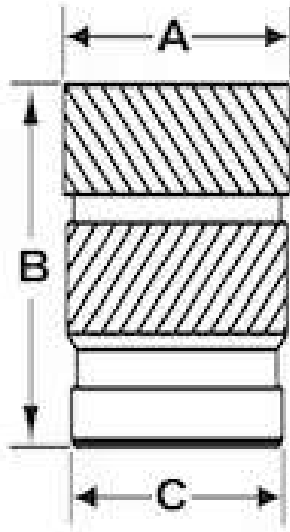

# 256X157C

[View Spec Sheet](#)

A	0.143 in
B	0.157 in
Boss Size	0.252 in
Brand	RAF
C	0.123 in
Display Name	256X157C Threaded Inserts
Finish	None
Hole Size	0.126 in
Material	Brass
Measurement Units	Standard
Series	C
Thread Size	2-56