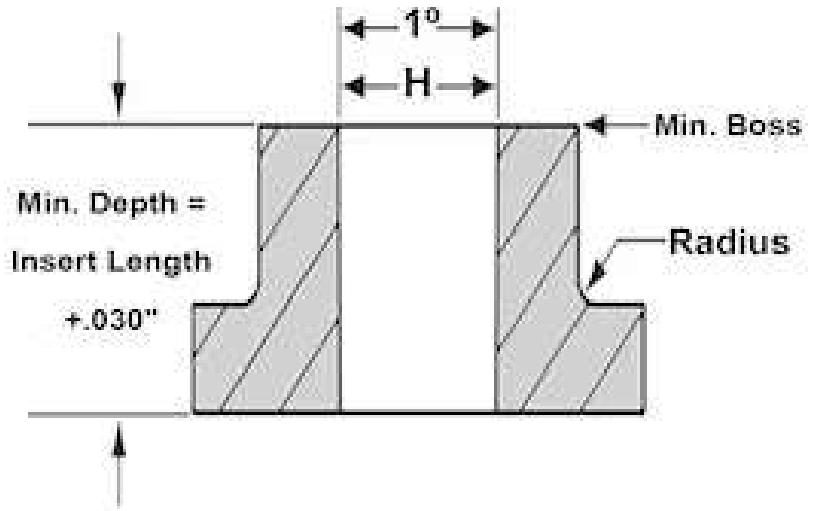

# 256X157C

[View Spec Sheet](#)

A	0.143 in
B	0.157 in
Boss Size	0.252 in
Brand	RAF
C	0.123 in
Display Name	256X157C Threaded Inserts
Finish	None
Hole Size	0.126 in
Material	Brass
Measurement Units	Standard
Series	C
Thread Size	2-56