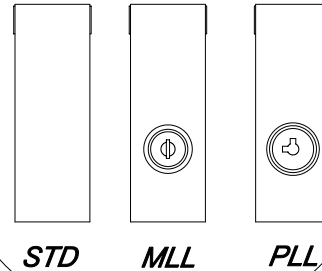

Options for latches

Note:
Must be specified at
time of order.

Note:
Max. usable inside dimensions are
9.500" X 7.260" X 3.980"
Recommended table size is:
1.500" X 2.625"