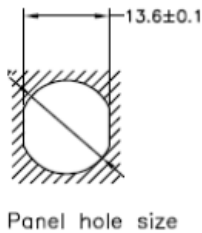

BU-T4171110405002

(Receptacle, Rear Mount, 5-Position Female Straight-Open End, 22 AWG, .5M)

Pin Out

J1	COLOR	J2
1	BROWN	OPEN
2	WHITE	
3	BLUE	
4	BLACK	
5	GRAY	

- Mueller's BU-T4171110405002 is a cable assembly that has a 5-position rear mount female receptacle to open end, 22 AWG, .5 meters.
- Shell size for connector: M12 (B Coding)
- Cable Material: UL 1007 22AWG Hook Up Wire
 - Overall length = 1.64' (0.5m)
- Coupling Nut Material: Anodized Aluminum
- Rating:
 - Voltage: 60V AC/DC
 - Current: 4 Amps
 - Ambient Temperature: -25°C to 85°C
- Standard: IEC 61076-2-101
- Waterproof: IP67/IP68
- RoHS 3 Compliant