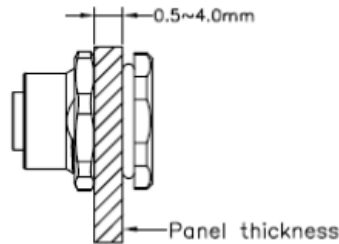

BU-T4171110405002

(Receptacle, Rear Mount, 5-Position Female Straight-Open End, 22 AWG, .5M)

Pin Out

J1	COLOR	J2
1	BROWN	OPEN
2	WHITE	
3	BLUE	
4	BLACK	
5	GRAY	

- Mueller's BU-T4171110405002 is a cable assembly that has a 5-position rear mount female receptacle to open end, 22 AWG, .5 meters.
- Shell size for connector: M12 (B Coding)
- Cable Material: UL 1007 22AWG Hook Up Wire
 - Overall length = 1.64' (0.5m)
- Coupling Nut Material: Anodized Aluminum
- Rating:
 - Voltage: 60V AC/DC
 - Current: 4 Amps
 - Ambient Temperature: -25°C to 85°C
- Standard: IEC 61076-2-101
- Waterproof: IP67/IP68
- RoHS 3 Compliant