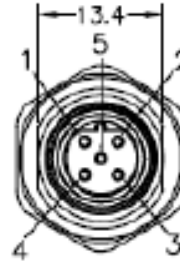

BU-T4171110405002

(Receptacle, Rear Mount, 5-Position Female Straight-Open End, 22 AWG, .5M)

Pin Out

J1	COLOR	J2
1	BROWN	OPEN
2	WHITE	
3	BLUE	
4	BLACK	
5	GRAY	

- Mueller's BU-T4171110405002 is a cable assembly that has a 5-position rear mount female receptacle to open end, 22 AWG, .5 meters.
- Shell size for connector: M12 (B Coding)
- Cable Material: UL 1007 22AWG Hook Up Wire
 - Overall length = 1.64' (0.5m)
- Coupling Nut Material: Anodized Aluminum
- Rating:
 - Voltage: 60V AC/DC
 - Current: 4 Amps
 - Ambient Temperature: -25°C to 85°C
- Standard: IEC 61076-2-101
- Waterproof: IP67/IP68
- RoHS 3 Compliant