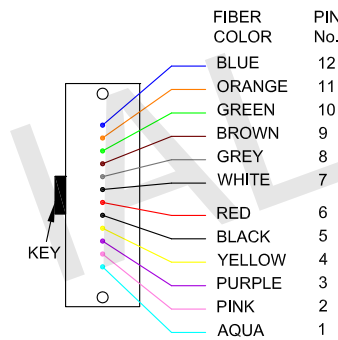

POLARITY B	
FIBER MAPPING	
KEY UP	KEY UP
A	B
1 BLUE	12
2 ORANGE	11
3 GREEN	10
4 BROWN	9
5 GREY	8
6 WHITE	7
7 RED	6
8 BLACK	5
9 YELLOW	4
10 PURPLE	3
11 PINK	2
12 AQUA	1

SPECIFICATION:

- CONNECTOR A : 12F MPO/APC FEMALE
- CONNECTOR B : 12F MPO/APC FEMALE
- CABLE TYPE : 12 STRANDS CABLE, SM 9/125(OS2), ROUND 3.0mm LSZH JACKET.
- JACKET COLOR : YELLOW
- WAVELENGTH : 1550nm
- INSERTION LOSS : ≤0.70dB
- RETURN LOSS : ≥55dB

Part Number: C50-3122-xxM
 Description: w-Ignite™ Fiber Cable, 12F MPO/APC Female-Female, Polarity B, SM 3mm 12F Yellow LSZH Jacket, xx Meter.