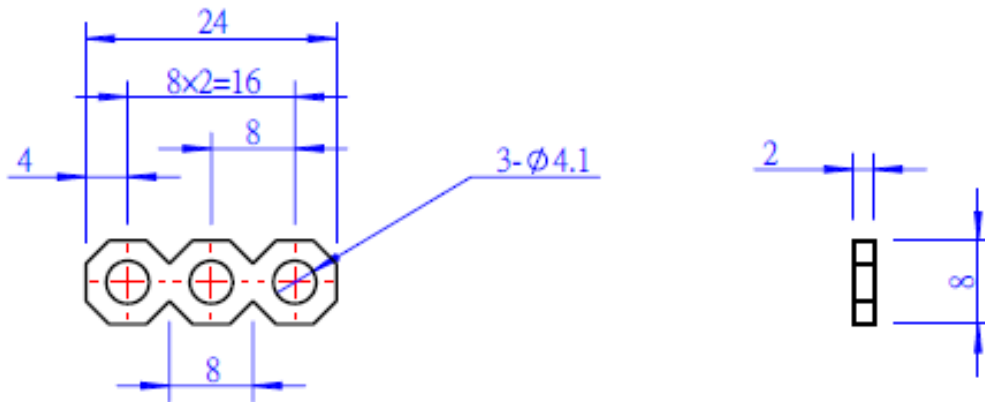

Linkage-024-Blue (10-Pack)

SKU: 84404 Weight: 10.00 Gram

Features:

- Made from 6061 aluminum, 2mm thick, anodized surface.
- With holes on 8mm increments, can be drilled for 4mm hardware.
- Sold in pack of 10.

Size Charts(mm):

<https://store.makeblock.com/linkage-024-blue-10-pack> 8-7-18