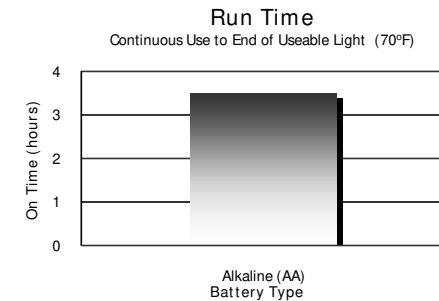

Performance: