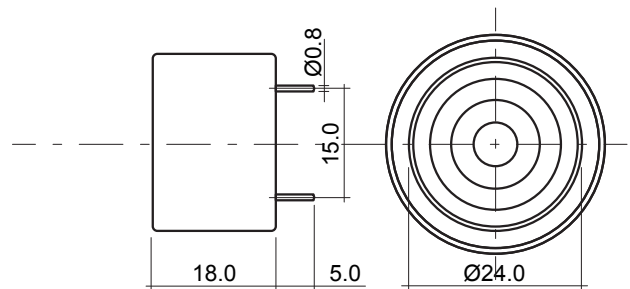

## PART NO. PB -2418-1 NON-WASHABLE TYPE

**PB -2418-1**

**DIMENSIONS**

∅ 24.0 × H18.0

**DIMENSION:** ∅24 x H18.0

Non Epoxy Polting Material

SPECIFICATION	UNIT	PB -2418-1
Rated Voltage	(VDC)	12
Operating Voltage	(VDC)	3~20
Current Consumption	(mA)	8
Sound Output (min)	(dB)	90
Resonance Frequency	(Hz)	3700±500
Operating Temp	(C)	-20~+60
Storage Temp	(C)	-30~+70
Weight	(g)	5
Dimension	mm	∅24 x H18.0
Terminal		Pin
Environmental Protection Regulation		RoHS

\*Value applying at rated voltage

\*Distance for measurement 30 cm