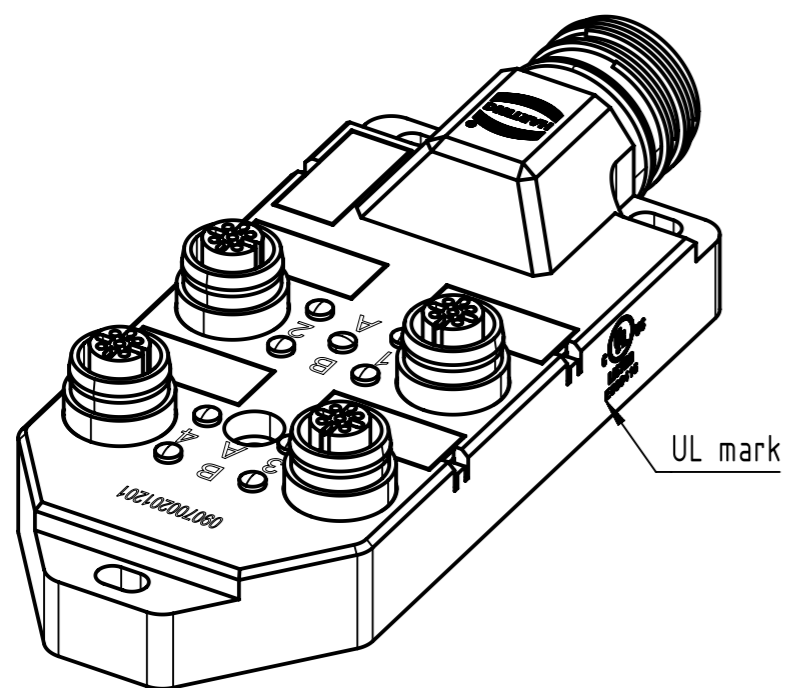

X
male

Loading plan

- Protection level: IP67
- Temperature range: -25°C ... +85°C

All Dimensions in mm		Tech. Character.		Free size tol.		According to production drawing	
All rights reserved		Created by COSTEA	Inspected by 402676 Gross	Standardisation MUNTEANV Muntean	Date 2020-04-16	State Final Release	
Department HCS - RO		Title har-SAB M12/4/4p M23/12p RA				Doc-Key / ECM-Nr. 100831475/UGD/001/C 500000171205	
HARTING Customised Solutions D-32339 Espelkamp		Type TB	Number 090700201201			Rev. C	Page 1/1