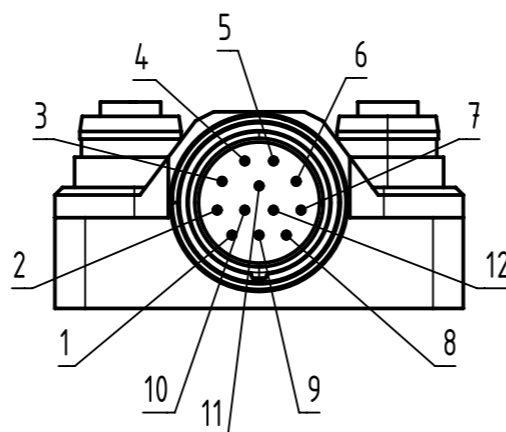

X
male

Loading plan

- Protection level: IP67
- Temperature range: -25°C ... +85°C

All Dimensions in mm		Tech. Character.		Free size tol.		According to production drawing	
All rights reserved		Created by COSTEA	Inspected by 402676 Gross	Standardisation MUNTEANV Muntean	Date 2020-04-16	State Final Release	
Department HCS - RO		Title har-SAB M12/4/4p M23/12p RA				Doc-Key / ECM-Nr. 100831475/UGD/001/C 500000171205	
HARTING Customised Solutions D-32339 Espelkamp		Type TB	Number 090700201201			Rev. C	Page 1/1