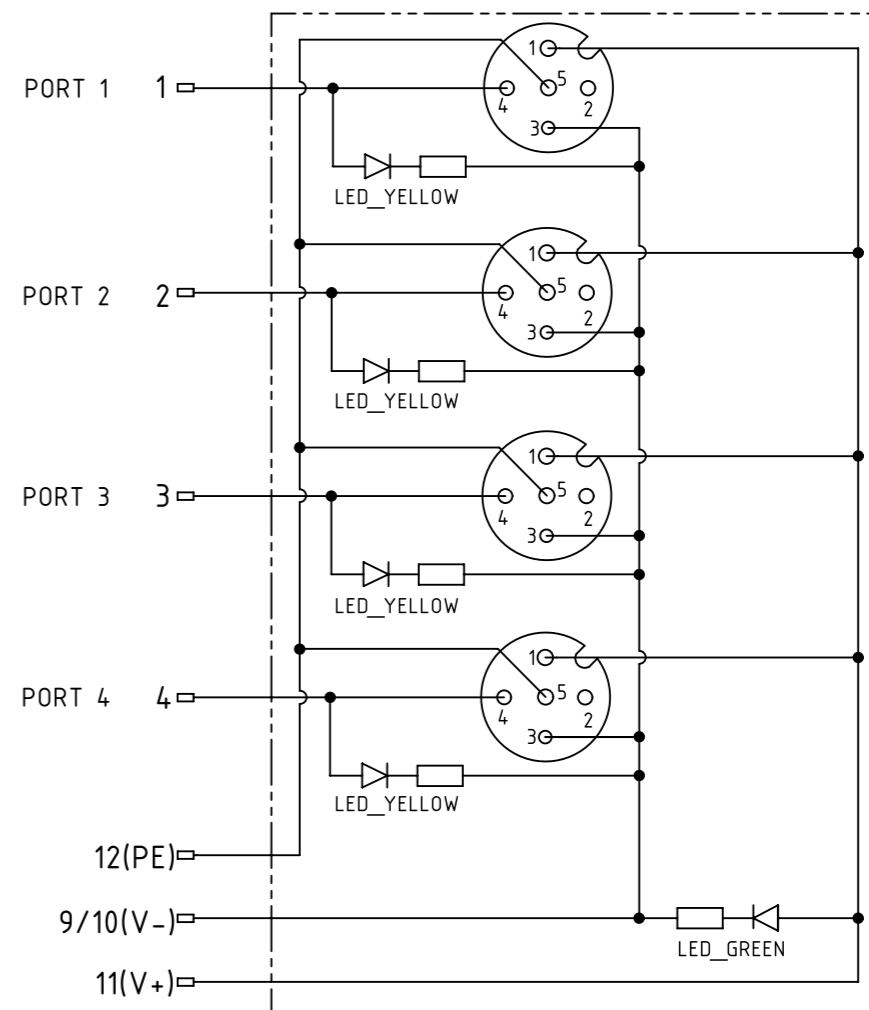

X
male

Loading plan

- Protection level: IP67
- Temperature range: -25°C ... +85°C

All Dimensions in mm		Tech. Character.		Free size tol.		According to production drawing	
All rights reserved		Created by COSTEA	Inspected by 402676 Gross	Standardisation MUNTEANV Muntean	Date 2020-04-16	State Final Release	
Department HCS - RO		Title har-SAB M12/4/4p M23/12p RA				Doc-Key / ECM-Nr. 100831475/UGD/001/C 500000171205	
HARTING Customised Solutions D-32339 Espelkamp		Type TB	Number 090700201201			Rev. C	Page 1/1