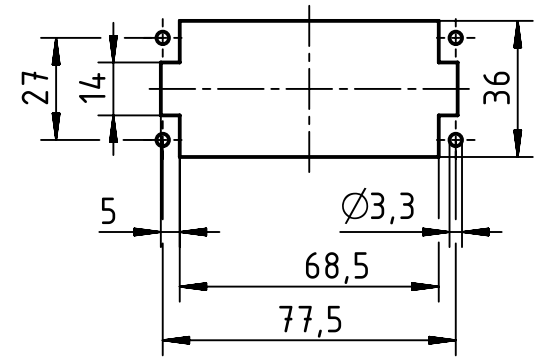

1 2 3 4 5 6

A  
B  
C  
D

panel cut out (1:2)

	All rights reserved Department EL PD - DE HARTING Electric GmbH & Co. KG D-32339 Espelkamp	All Dimensions in mm Original Size DIN A4		Scale 1:1	Free size tol.	Ref. Sub.
		Created by HOLLERT	Inspected by SPILKERN	Standardisation TIEMANNA	Date 2013-11-05	State Final Release
Title Han High Temp 16E-c female					Doc-Key / ECM-Nr. 100528775/UGD/001/A 500000067351	
Type TB		Number 09 33 816 2702			Rev. A	Page 1/1