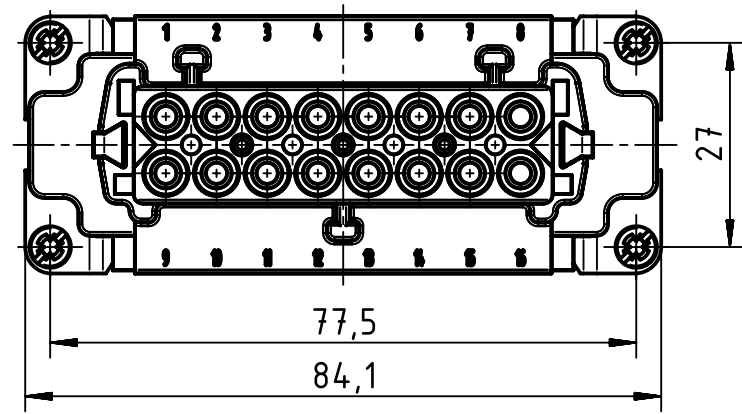

1 2 3 4 5 6

A  
B  
C  
D

panel cut out (1:2)

	All rights reserved Department EL PD - DE HARTING Electric GmbH & Co. KG D-32339 Espelkamp	All Dimensions in mm Original Size DIN A4		Scale 1:1	Free size tol.	Ref. Sub.
		Created by HOLLERT	Inspected by SPILKERN	Standardisation TIEMANNA	Date 2013-11-05	State Final Release
Title Han High Temp 16E-c female					Doc-Key / ECM-Nr. 100528775/UGD/001/A 500000067351	
Type TB		Number 09 33 816 2702			Rev. A	Page 1/1