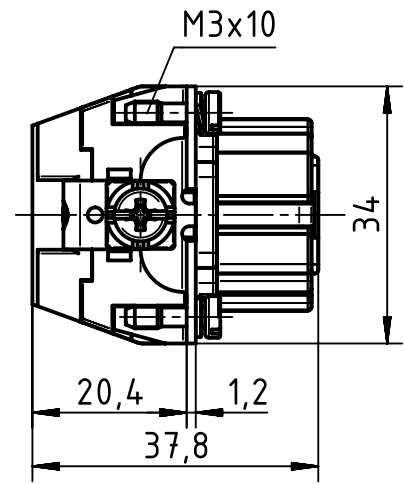

1 2 3 4 5 6

A  
B  
C  
D

panel cut out (1:2)

	All rights reserved Department EL PD - DE HARTING Electric GmbH & Co. KG D-32339 Espelkamp	All Dimensions in mm Original Size DIN A4		Scale 1:1	Free size tol.	Ref. Sub.
		Created by HOLLERT	Inspected by SPILKERN	Standardisation TIEMANNA	Date 2013-11-05	State Final Release
Title Han High Temp 16E-c female					Doc-Key / ECM-Nr. 100528775/UGD/001/A 500000067351	
Type TB		Number 09 33 816 2702			Rev. A	Page 1/1