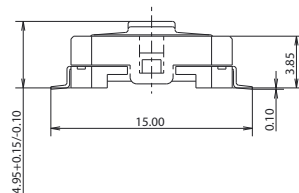

SFS12XSSMTX LFS