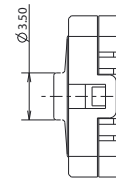

SFS12XSSMTX LFS