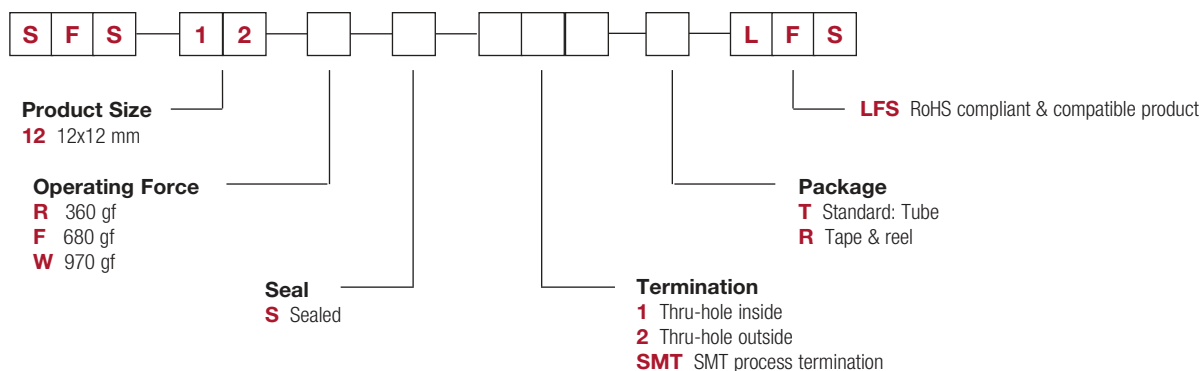

Typical Applications

- Measurement-control-regulation
- Monitoring system
- Automotive (steering wheel, mid-console, window lifter)
- Navigation
- Disposable medical devices
- Patient monitoring
- Scan system

Specification

FUNCTION: Momentary action
CONTACT ARRANGEMENT: 1 make contact = SPST NO
TERMINALS: Gold plating, G type for SMT and THT for manual soldering
TRAVEL:

OPERATING FORCE	TRAVEL
360 ± 70 gf	0.6 ± 0.2 mm
680 ± 160 gf	0.7 ± 0.2 mm
970 ± 250 gf	0.8 ± 0.2 mm

Mechanical

Operating life with load	300,000 cycles
Operating life without load	1,000,000 cycles

Electrical

MAXIMUM VOLTAGE: 35 VDC
MAXIMUM CURRENT DC: 100 mA
MAXIMUM POWER DC: 1W
CONTACT RESISTANCE: 100 mΩ
INSULATION RESISTANCE: 1000 MΩ min.
DIELECTRIC VOLTAGE: < 0.5 mA

Environmental

OPERATING TEMPERATURE: -40°C to +90°C
STORAGE TEMPERATURE: -40°C to +80°C

Process

SOLDERING: This component is suited to the following methods:
Infrared Reflow Soldering in accordance with IEC61760-1

Packaging

700 pieces per reel
58 pieces per tube

How To Order

Our easy build-a-switch concept allows you to mix and match options to create the switch you need. To order, select desired option from each category and place it in the appropriate box.

For any part number different from those listed above, please consult your local representative.

First Angle
Projection

Dimensions are shown: mm
Specifications and dimensions subject to change