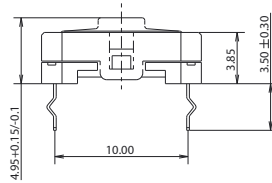

SFS12XS1T LFS