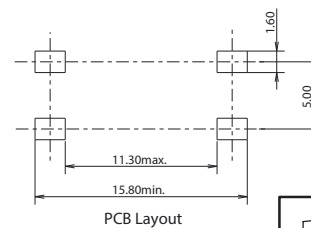

SFS12XSSMTX LFS