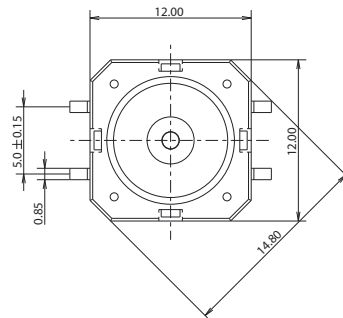

SFS12XSSMTX LFS