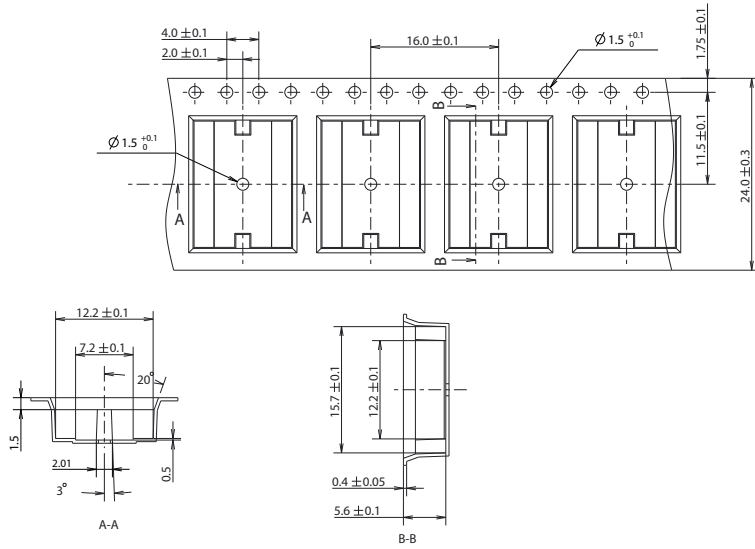

For any part number different from those listed above, please consult your local representative.

First Angle
 Projection

Dimensions are shown: mm
 Specifications and dimensions subject to change

SFS Series Mid-Travel, Soft Sound Tact Switch

First Angle
Projection

1 Dec 20

B-168

Dimensions are shown: mm
Specifications and dimensions subject to change

www.ckswitches.com