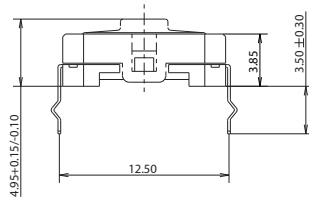

SFS Series Mid-Travel, Soft Sound Tact Switch

NEW

SFS12XS2T LFS