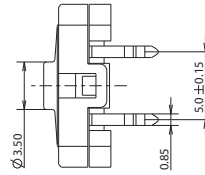

SFS Series Mid-Travel, Soft Sound Tact Switch

NEW

SFS12XS2T LFS