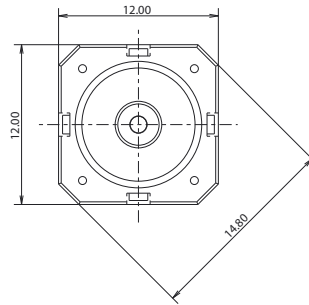

SFS12XS1T LFS