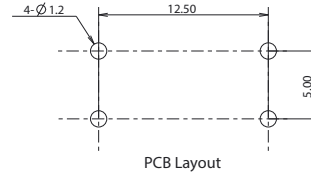

SFS Series Mid-Travel, Soft Sound Tact Switch

NEW

SFS12XS2T LFS