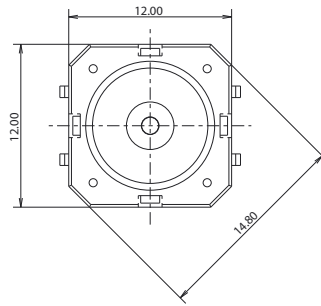

SFS Series Mid-Travel, Soft Sound Tact Switch

NEW

SFS12XS2T LFS