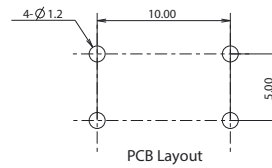

SFS12XS1T LFS