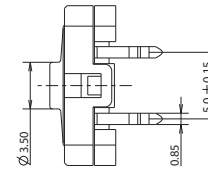

SFS12XS1T LFS