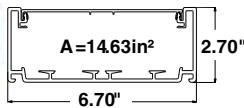

- Power rated to 600V(UL), 300V(CSA) **meets new UL5A standard** and CSA 22.2 No. 62-93 standards
- Superior tamper resistance for School & University applications
- Modular divider wall keeps power and data cables separated

TB130

TB170

TD688

Part Number	Std. Ctn. Qty.	Part Number	Std. Ctn. Qty.	Colors◆
8 ft. lengths		10 ft. lengths		
Type T130 Raceway Base				
TB130IW8	32ft.	TB130IW10	40ft.	Off White
Type T130 Raceway Cover				
TC130IW8	64ft.	TC130IW10	80ft.	Off White
Type T170 Raceway Base				
TB170IW8	32ft.	TB170IW10	20ft.	Off White
Type T170 Raceway Cover				
TC170IW8	64ft.	TC170IW10	60ft.	Off White
Divider Wall				
TD688	64ft.	TD6810	80ft.	Gray ONLY