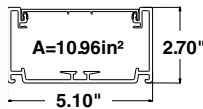

- Power rated to 600V(UL), 300V(CSA) **meets new UL5A standard** and CSA 22.2 No. 62-93 standards
- Superior tamper resistance for School & University applications
- Modular divider wall keeps power and data cables separated

TB130

TB170

TD688

Part Number	Std. Ctn. Qty.	Part Number	Std. Ctn. Qty.	Colors◆
8 ft. lengths		10 ft. lengths		
Type T130 Raceway Base				
TB130IW8	32ft.	TB130IW10	40ft.	Off White
Type T130 Raceway Cover				
TC130IW8	64ft.	TC130IW10	80ft.	Off White
Type T170 Raceway Base				
TB170IW8	32ft.	TB170IW10	20ft.	Off White
Type T170 Raceway Cover				
TC170IW8	64ft.	TC170IW10	60ft.	Off White
Divider Wall				
TD688	64ft.	TD6810	80ft.	Gray ONLY