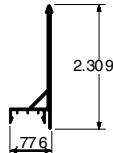

- Power rated to 600V(UL), 300V(CSA) **meets new UL5A standard** and CSA 22.2 No. 62-93 standards
- Superior tamper resistance for School & University applications
- Modular divider wall keeps power and data cables separated

TB130

TB170

TD688

Part Number	Std. Ctn. Qty.	Part Number	Std. Ctn. Qty.	Colors◆
8 ft. lengths		10 ft. lengths		
Type T130 Raceway Base				
TB130IW8	32ft.	TB130IW10	40ft.	Off White
Type T130 Raceway Cover				
TC130IW8	64ft.	TC130IW10	80ft.	Off White
Type T170 Raceway Base				
TB170IW8	32ft.	TB170IW10	20ft.	Off White
Type T170 Raceway Cover				
TC170IW8	64ft.	TC170IW10	60ft.	Off White
Divider Wall				
TD688	64ft.	TD6810	80ft.	Gray ONLY